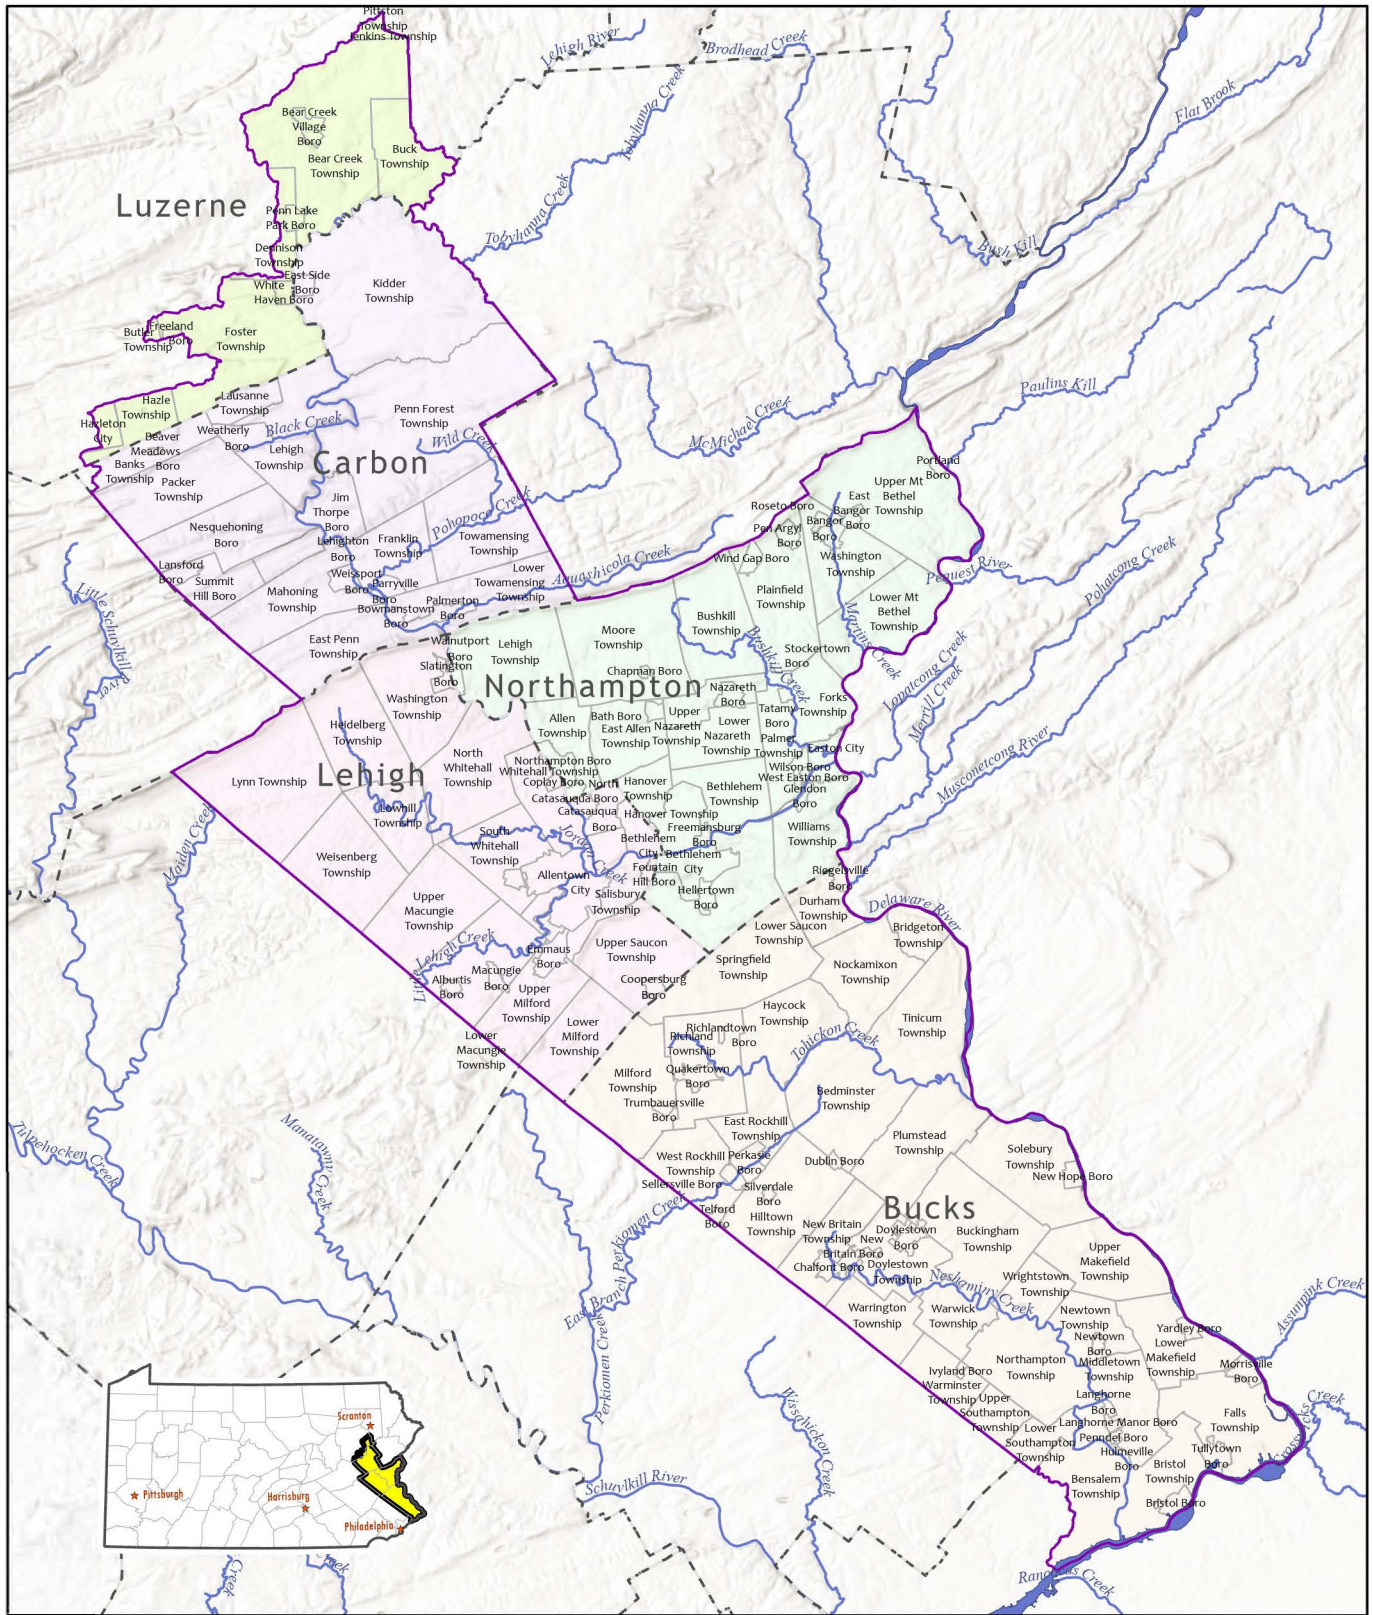

# PEMA Flood Mitigation Assistance Grant Study Area

## Legend

- PEMA Study Area, Middle Delaware
- County Boundary
- Major Tributaries