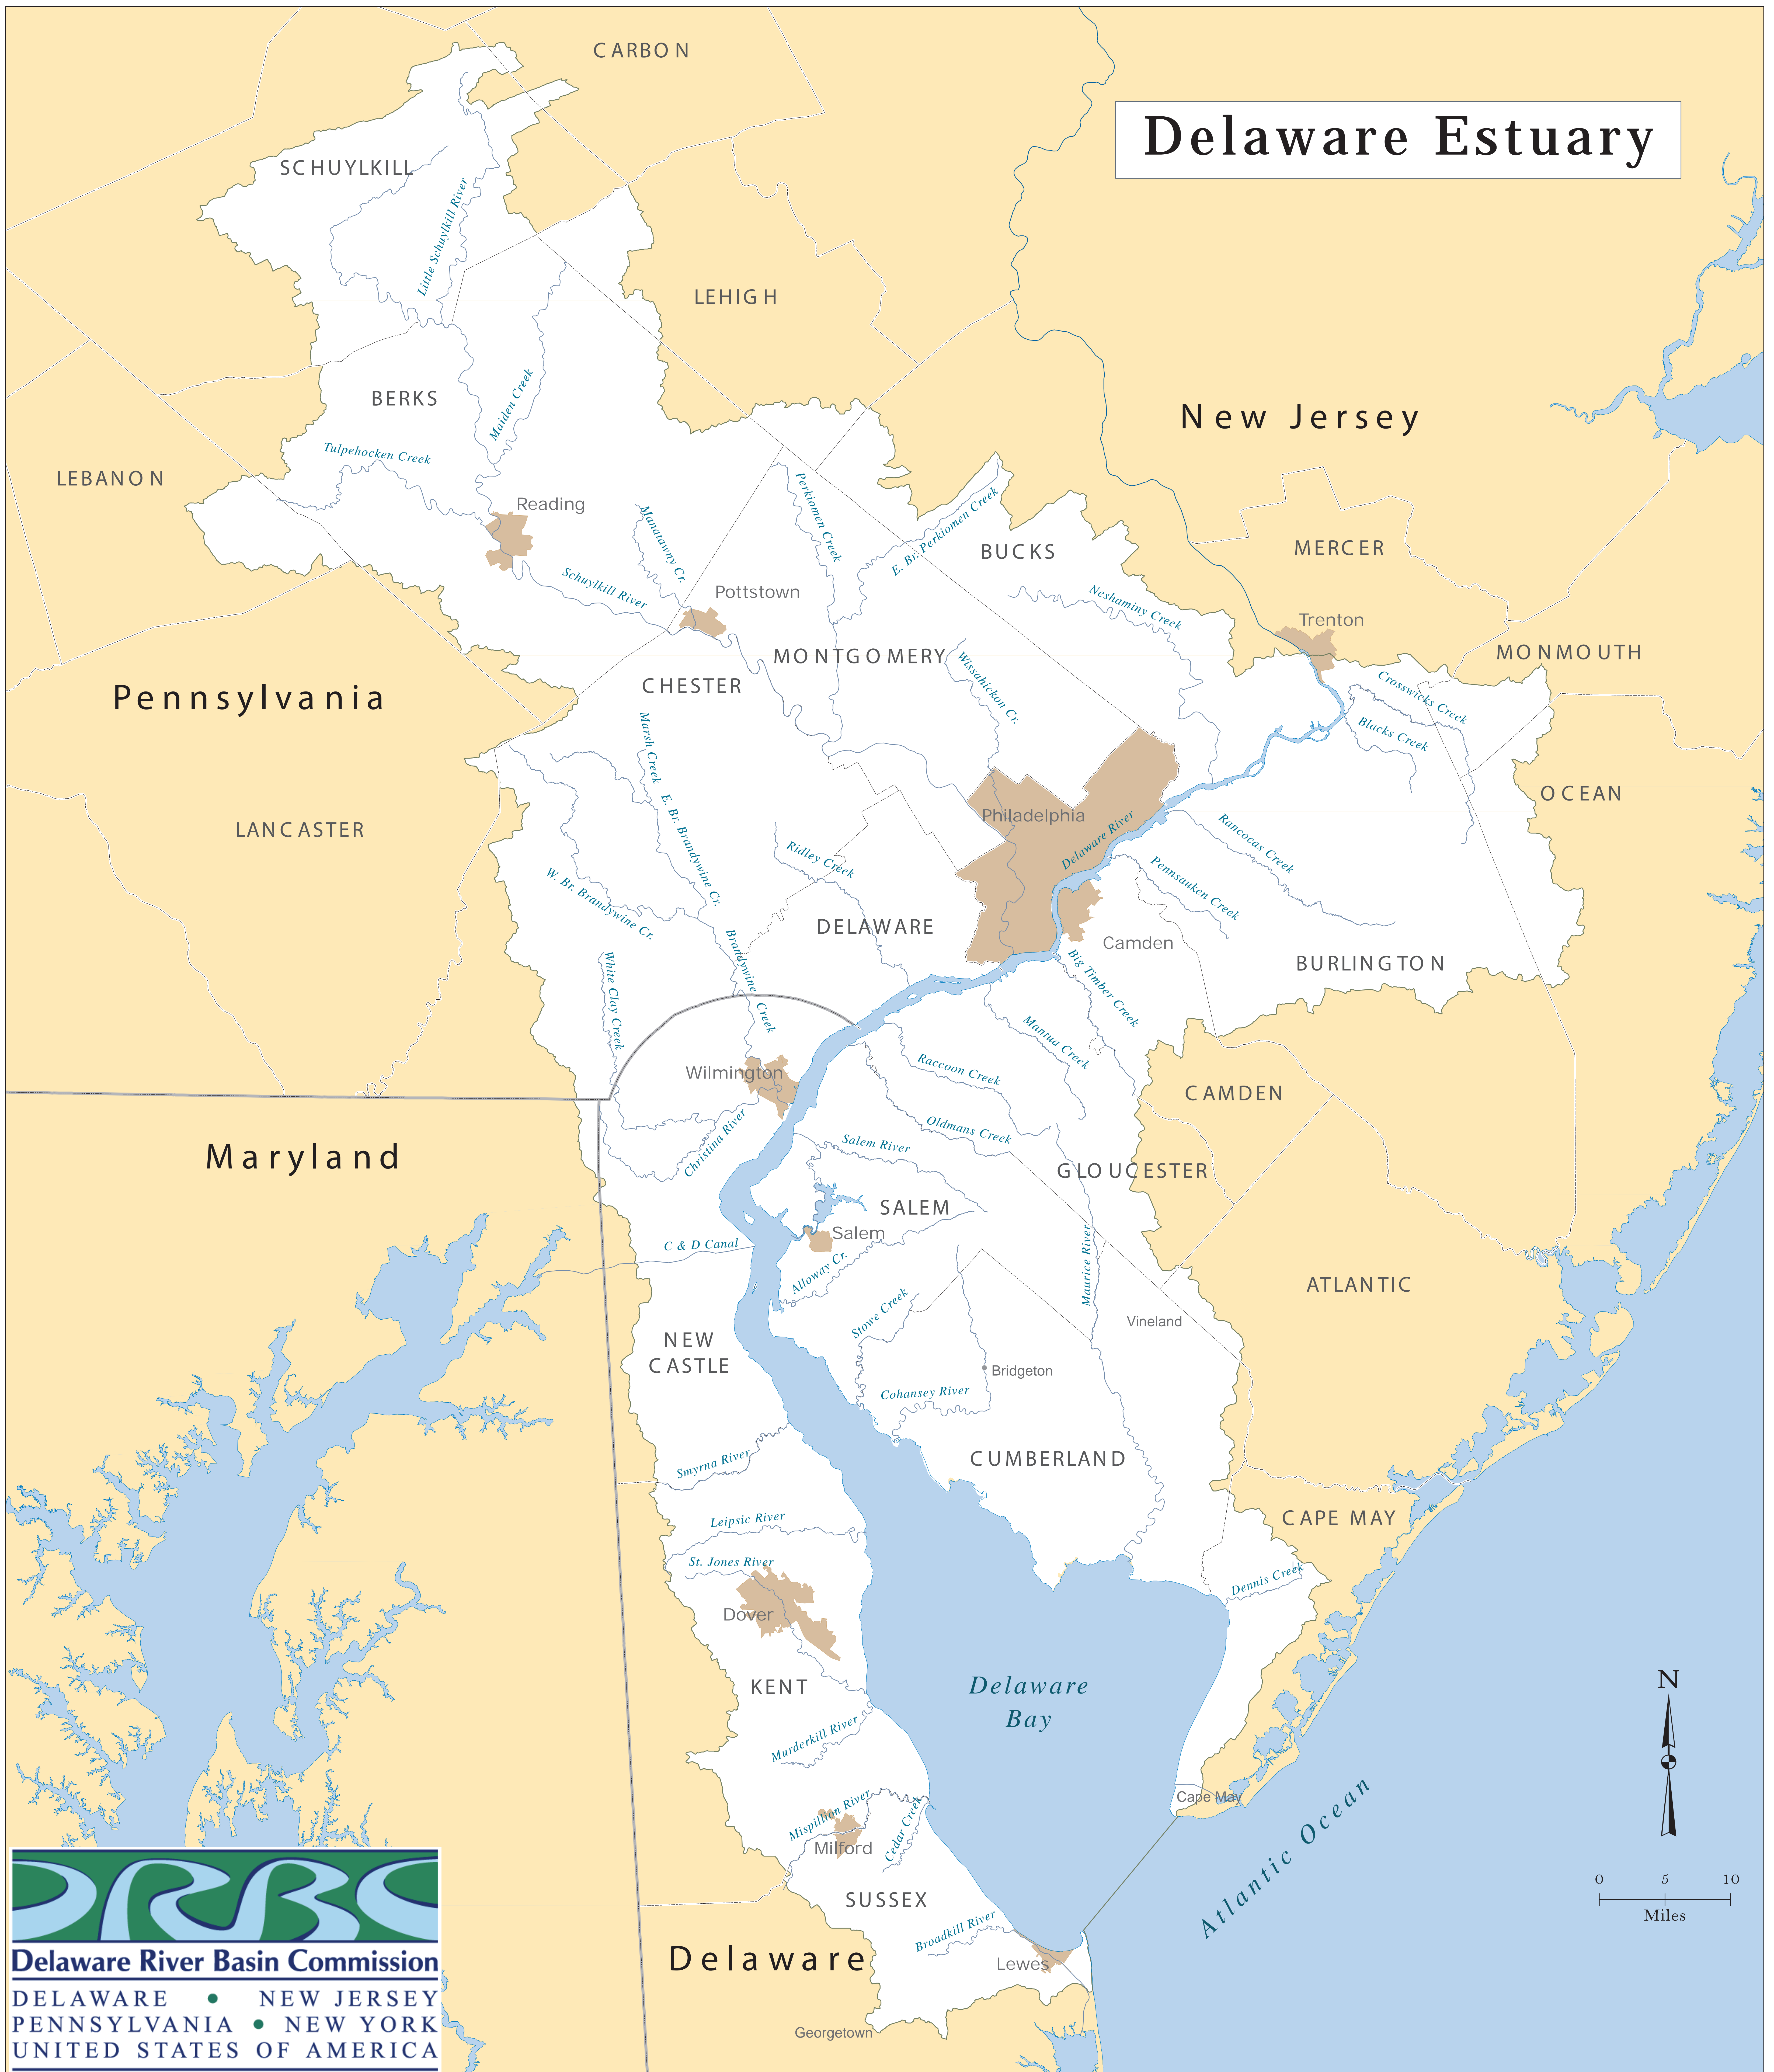

# Delaware Estuary

**Delaware River Basin Commission**  
DELAWARE • NEW JERSEY  
PENNSYLVANIA • NEW YORK  
UNITED STATES OF AMERICA