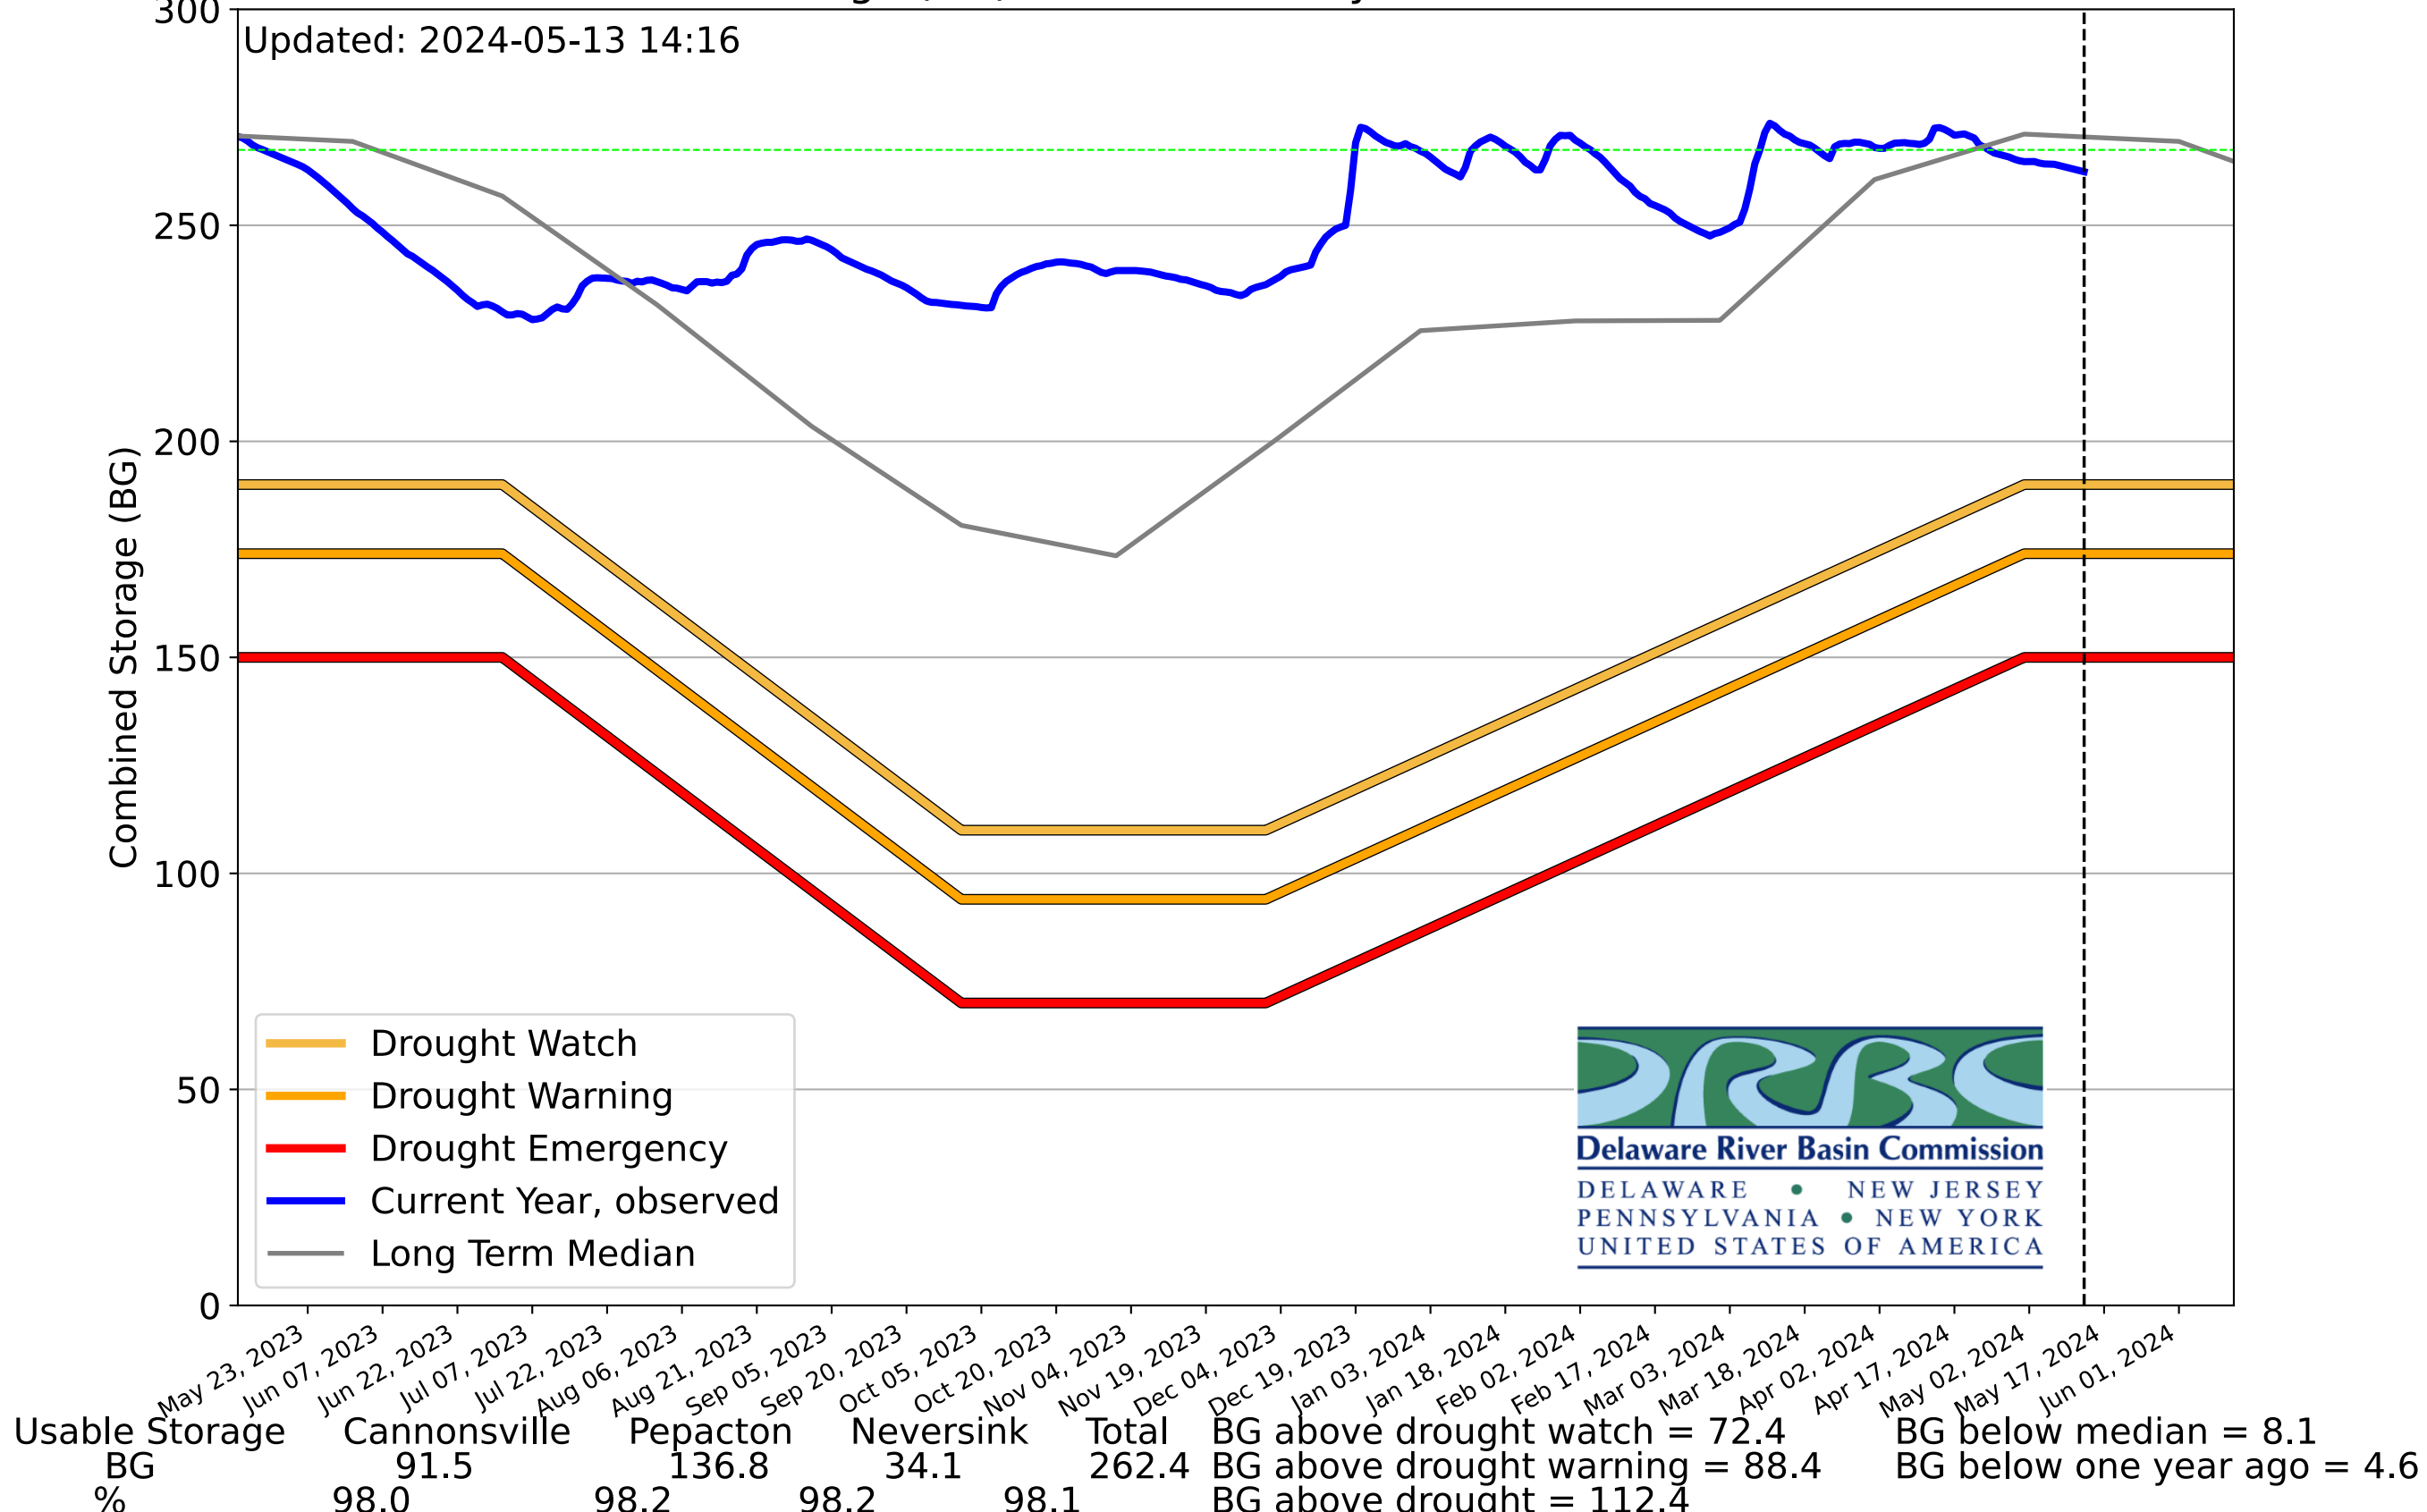

Total Combined Storage (BG) of New York City Delaware River Basin Reservoirs

Updated: 2024-05-13 14:16

— Drought Watch
— Drought Warning
— Drought Emergency
— Current Year, observed
— Long Term Median