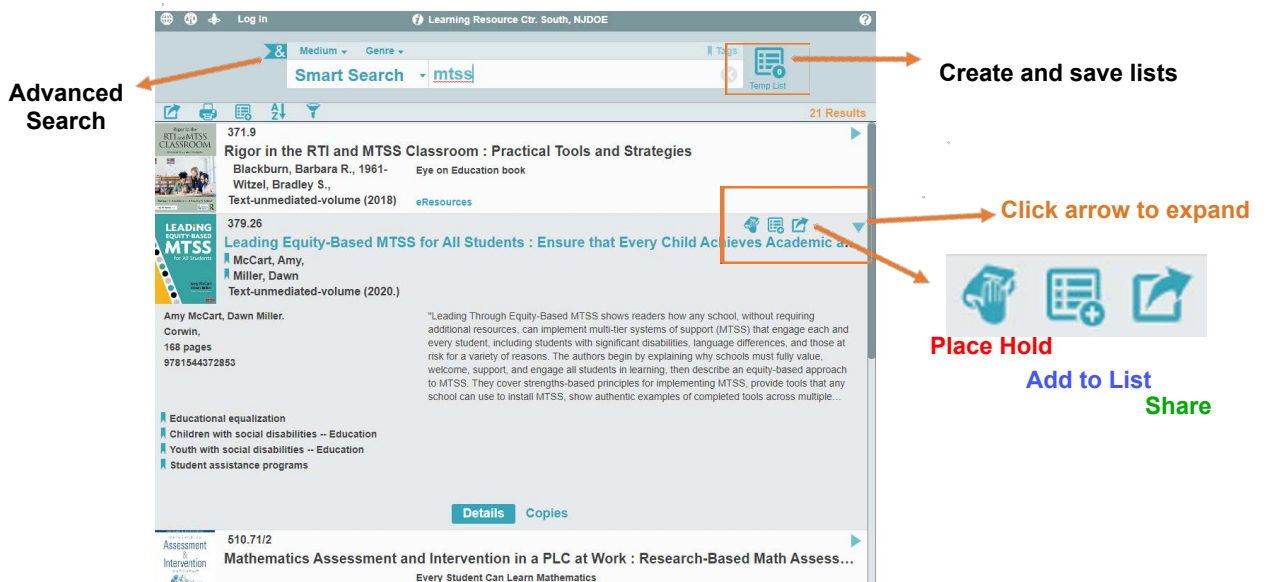

RESEARCHER

Researcher is a collection of robust, visually engaging, and intuitive library search interfaces.

🔍 List Search

The advanced features of the **Search** interface help you to locate books and other available library materials.

SEARCH PANE

Performing a Search

As you type, Alexandria will start returning the most relevant results immediately.

After a search, the **Results List** appears with useful tools that help you narrow down results using post-search filters and add found titles to **Saved Lists**.

Explore

Explore is a visually engaging graphical interface that uses large, clickable icons to locate items in your collection.

EXPLORE PANES

To search using the Explore interface, click on one of the picture-buttons. Some of these buttons will perform instant searches; others will take you new panes, and some can even open outside websites in a new tab of your web browser.