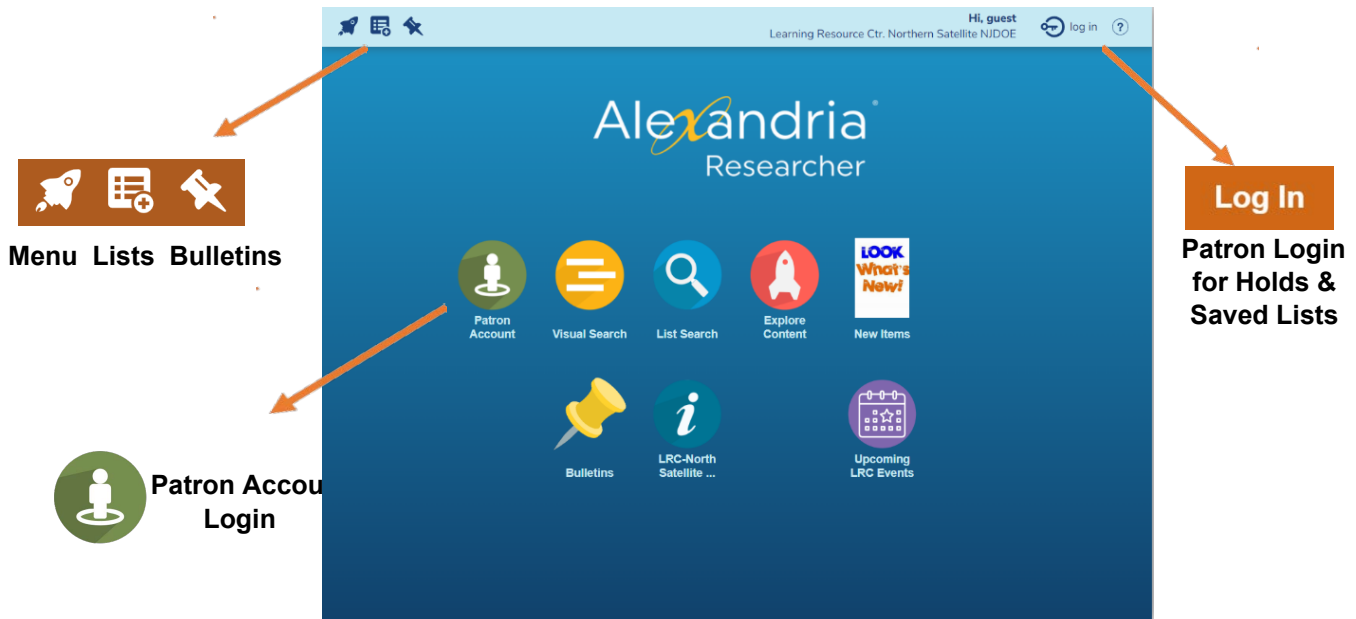

RESEARCHER

Researcher is a collection of robust, visually engaging, and intuitive library search interfaces.

🔍 List Search

The advanced features of the **Search** interface help you to locate books and other available library materials.

SEARCH PANE

Performing a Search

As you type, Alexandria will start returning the most relevant results immediately.

After a search, the **Results List** appears with useful tools that help you narrow down results using post-search filters and add found titles to **Saved Lists**.

Explore

Explore is a visually engaging graphical interface that uses large, clickable icons to locate items in your collection.

EXPLORE PANES

To search using the Explore interface, click on one of the picture-buttons. Some of these buttons will perform instant searches; others will take you new panes, and some can even open outside websites in a new tab of your web browser.