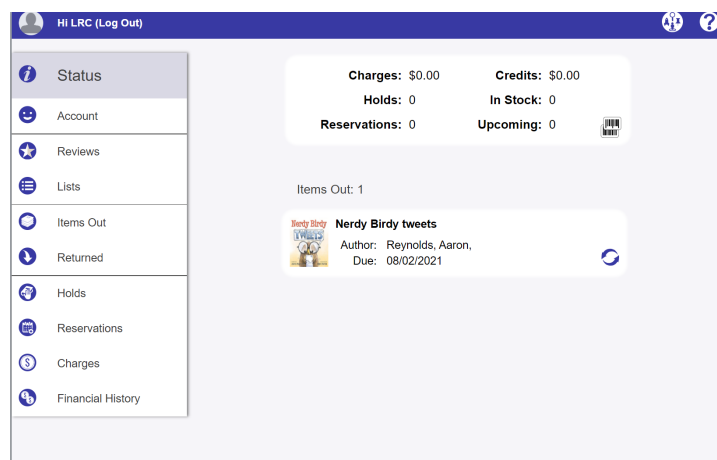

Patron Account

Patron Account allows patrons online access to their LRC-North accounts. Patrons can access their barcode/membership number, renew items, and update personal information.