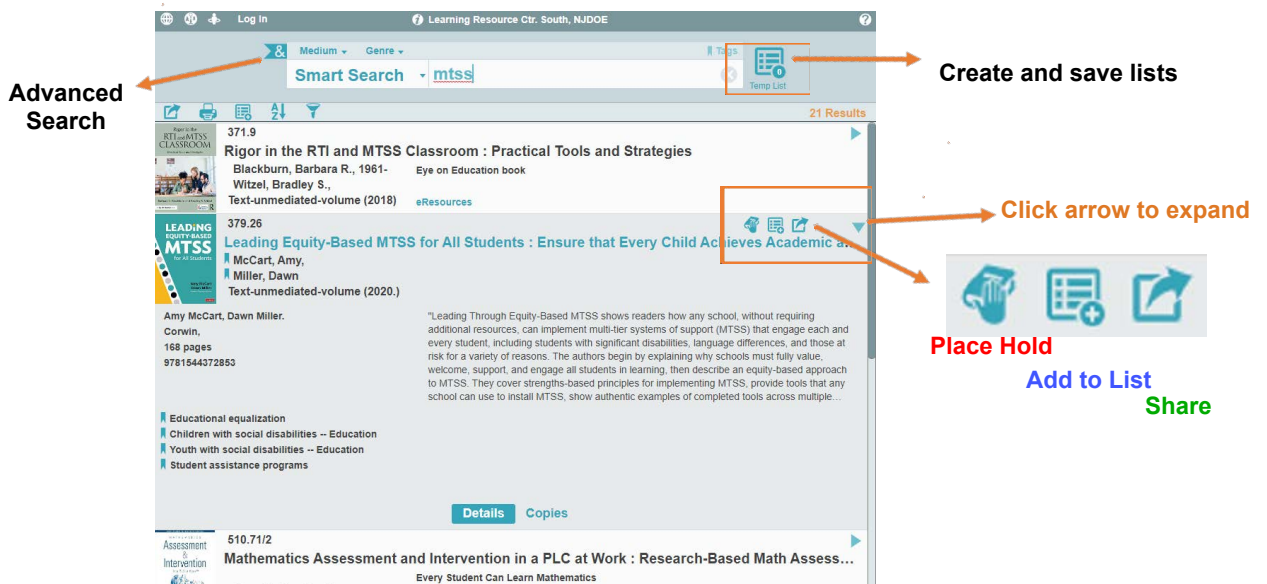

RESEARCHER

Researcher is a collection of robust, visually engaging, and intuitive library search interfaces.

List Search

The advanced features of the **Search** interface help you to locate books and other available library materials.

SEARCH PANE

Performing a Search

As you type, Alexandria will start returning the most relevant results immediately.

After a search, the **Results List** appears with useful tools that help you narrow down results using post-search filters and add found titles to **Saved Lists**.

Visual Search

A fast, powerful, and genuinely intuitive smart search that favors titles, authors, series, and subjects before all other results. In fact, exact title and author matches are always shown first, making your results significantly more relevant.

Explore

Explore is a visually engaging graphical interface that uses large, clickable icons to locate items in your collection.

EXPLORE PANES

To search using the Explore interface, click on one of the picture-buttons. Some of these buttons will perform instant searches; others will take you new panes, and some can even open outside websites in a new tab of your web browser.