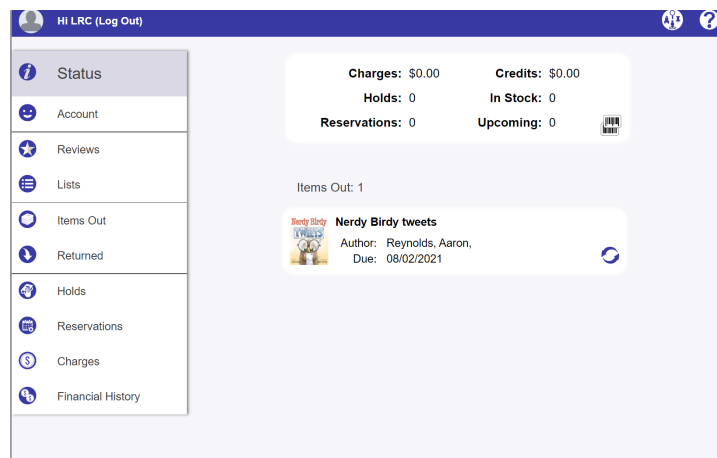

Patron Account

Patron Account allows patrons online access to their LRC-North accounts. Patrons can access their barcode/membership number, renew items, and update personal information.