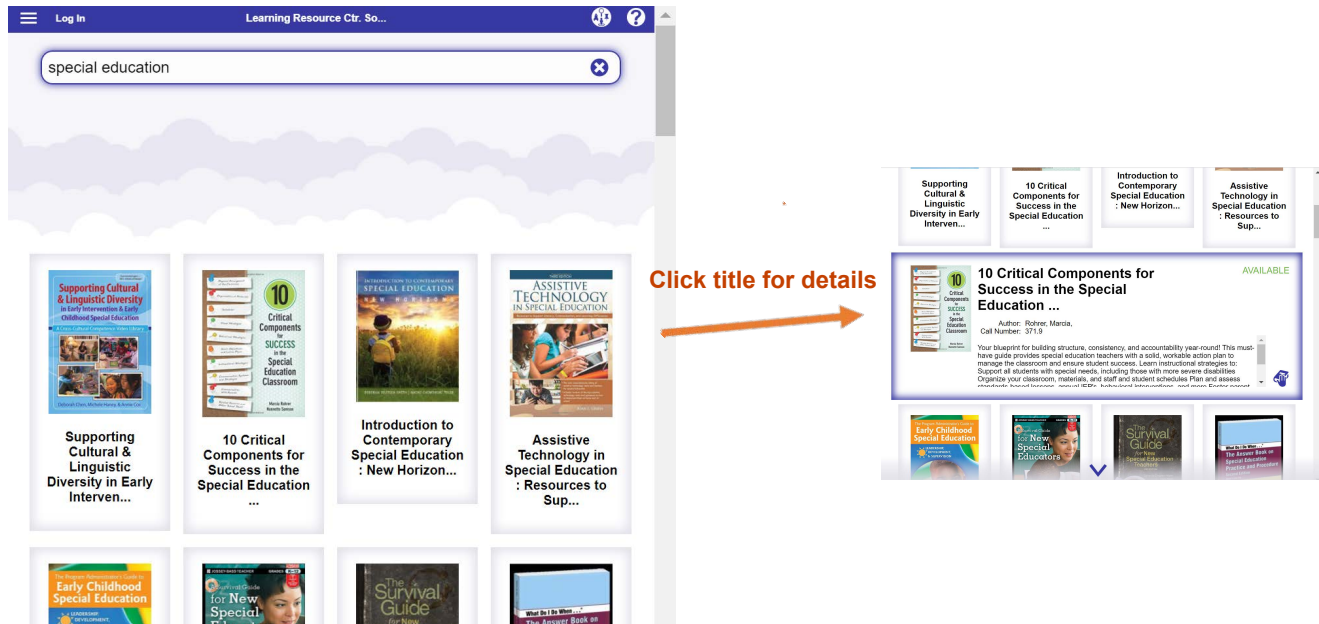

RESEARCHER

Researcher is a collection of robust, visually engaging, and intuitive library search interfaces.

List Search

The advanced features of the **Search** interface help you to locate books and other available library materials.

SEARCH PANE

Performing a Search

As you type, Alexandria will start returning the most relevant results immediately.

After a search, the **Results List** appears with useful tools that help you narrow down results using post-search filters and add found titles to **Saved Lists**.

Visual Search

A fast, powerful, and genuinely intuitive smart search that favors titles, authors, series, and subjects before all other results. In fact, exact title and author matches are always shown first, making your results significantly more relevant.

Explore

Explore is a visually engaging graphical interface that uses large, clickable icons to locate items in your collection.

EXPLORE PANES

To search using the Explore interface, click on one of the picture-buttons. Some of these buttons will perform instant searches; others will take you new panes, and some can even open outside websites in a new tab of your web browser.