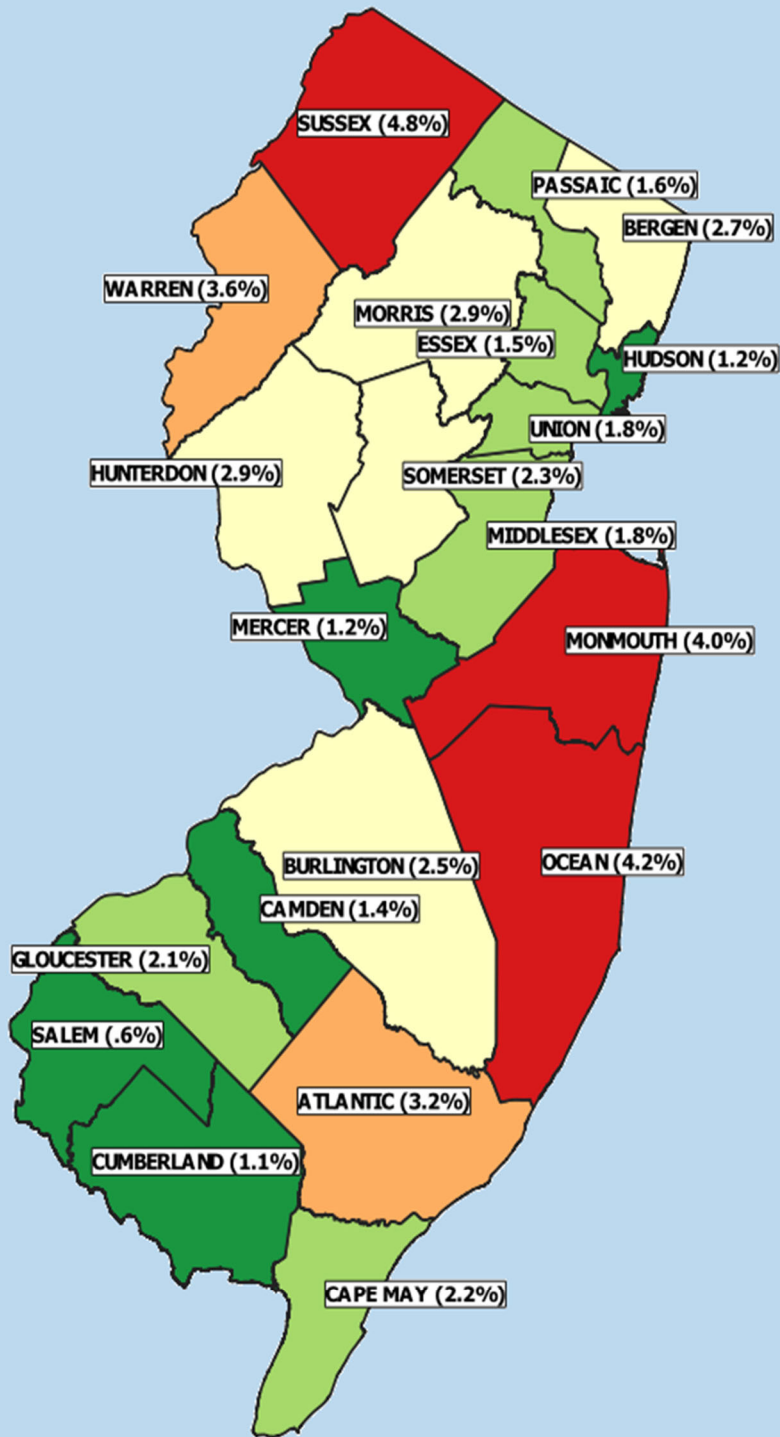

# Kindergarten Religious Exemption Rates by County – 2019 ASR

- Green – Lowest Religious Exemption Rates
- Light Green – Second Lowest Rates
- Yellow – Middle Rates
- Orange – Second Highest Rates
- Red – Highest Rates