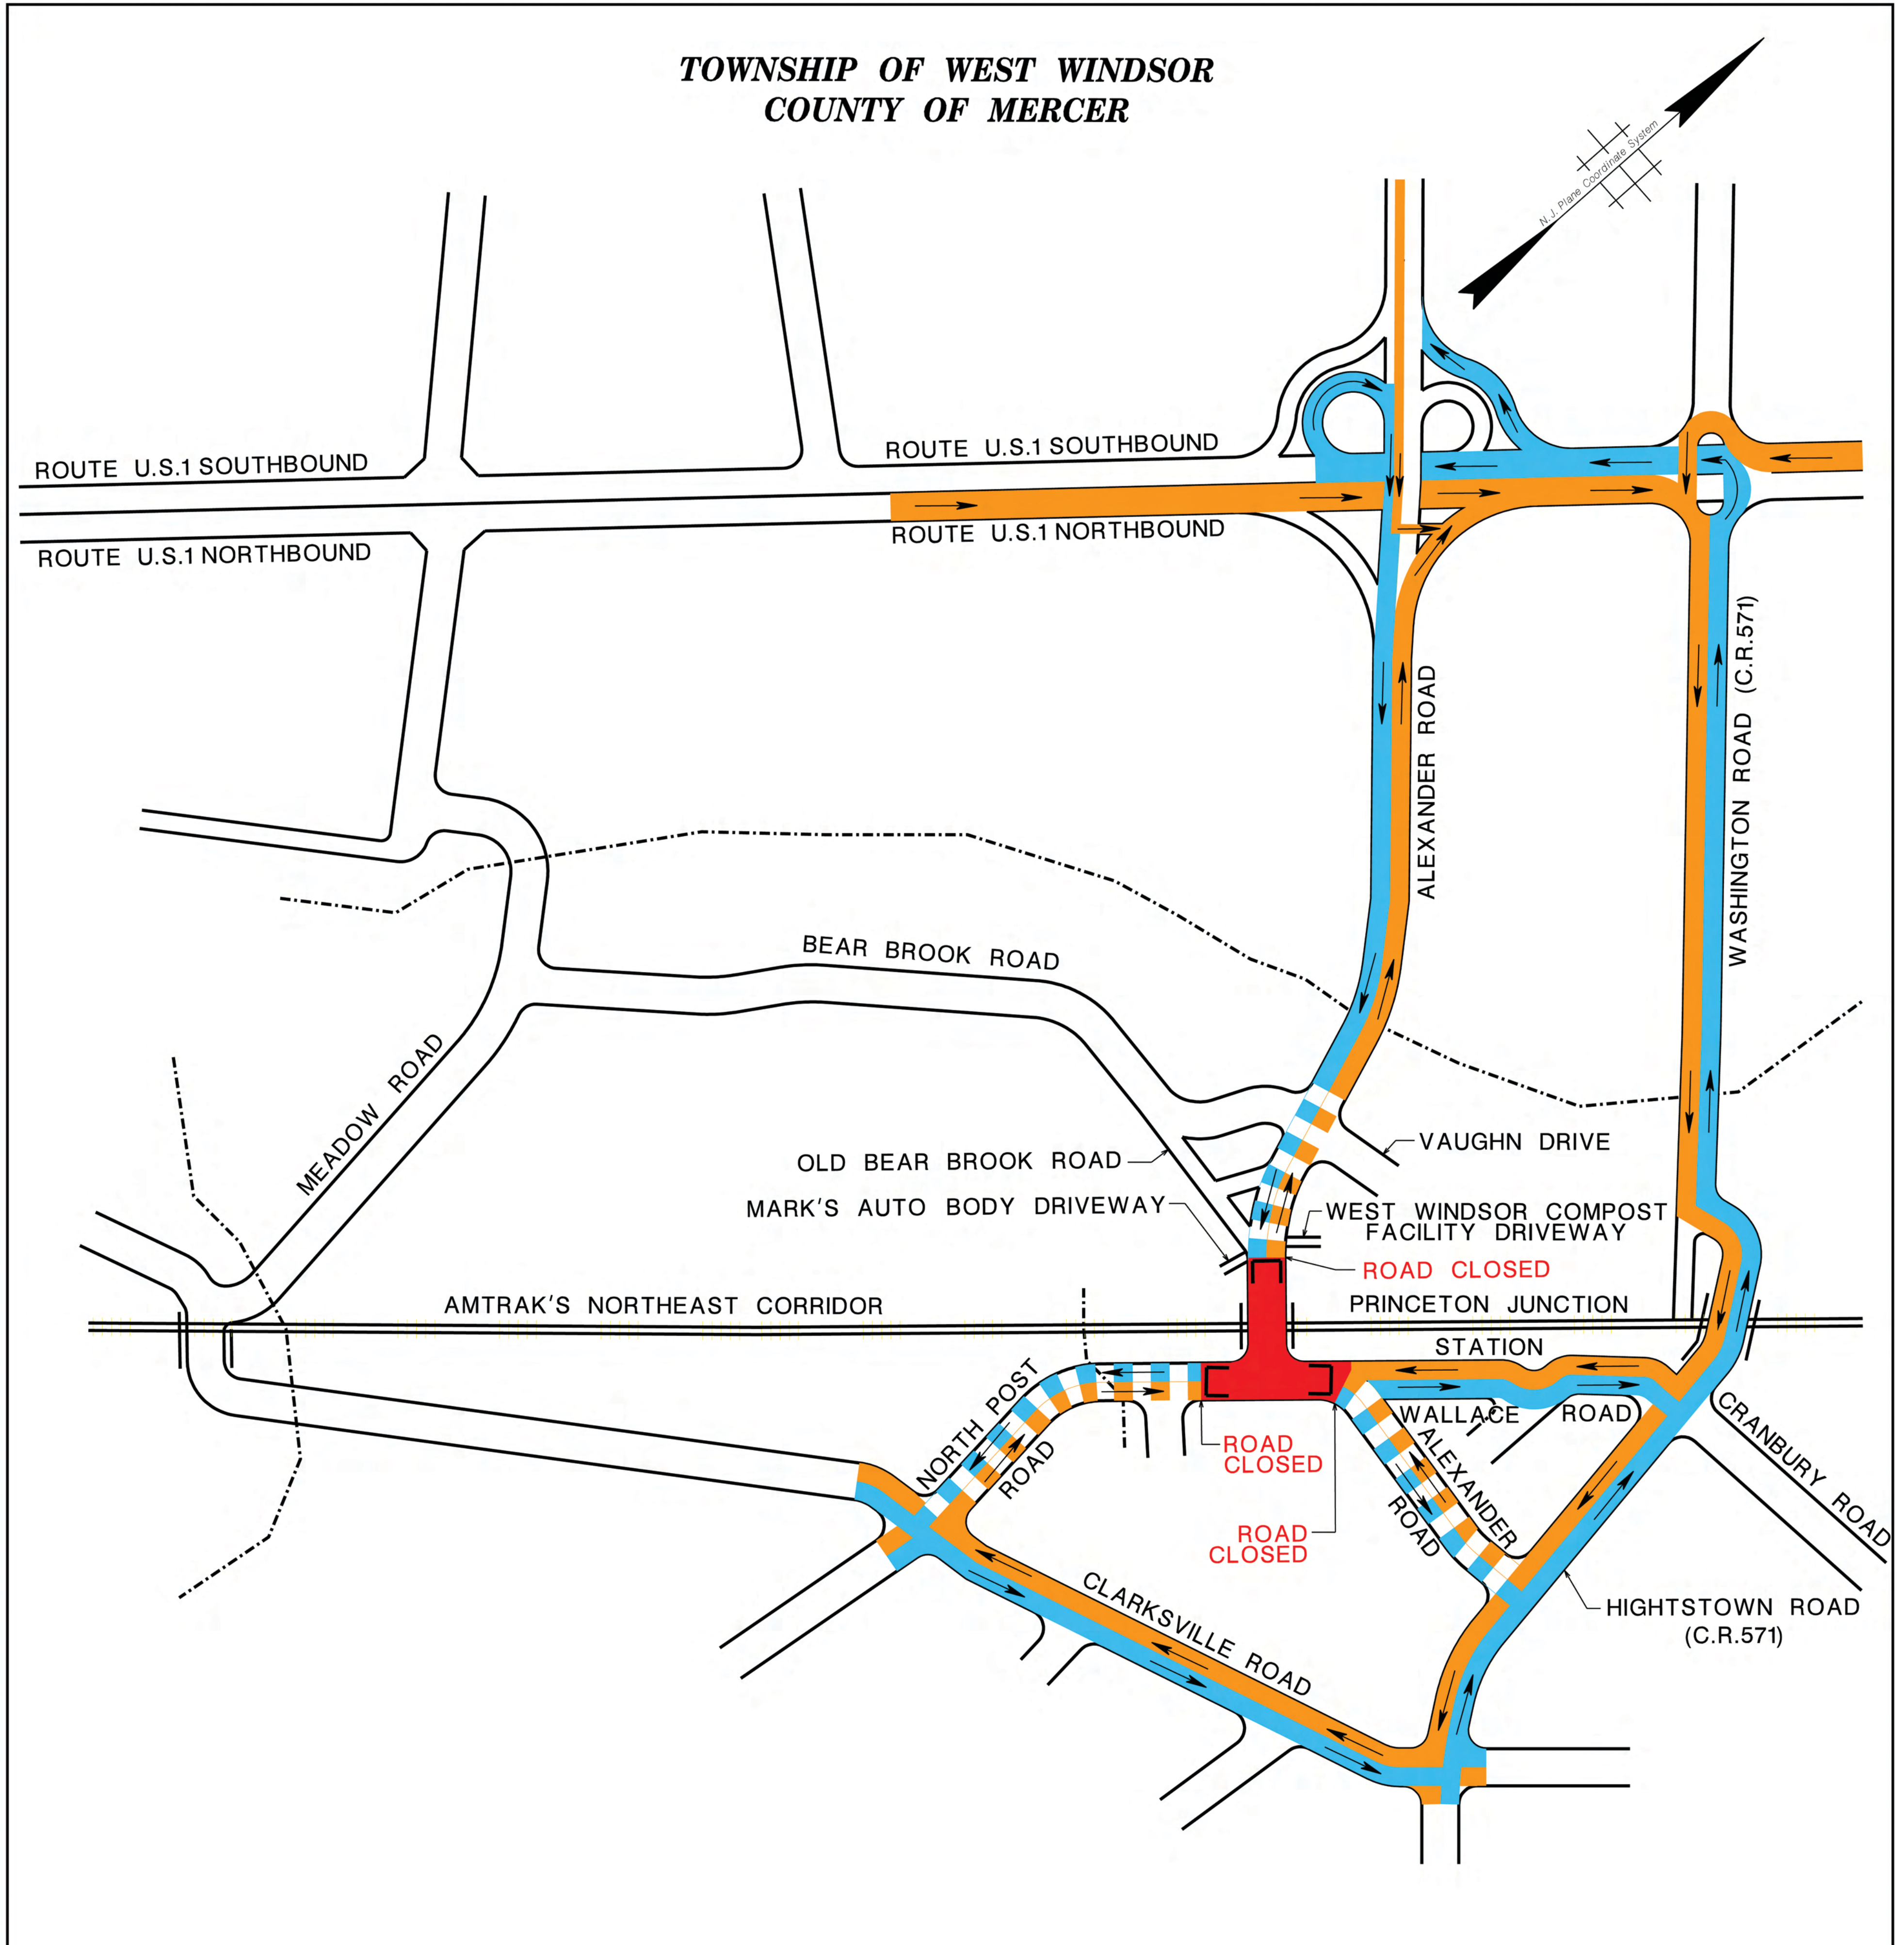

# ALEXANDER ROAD BRIDGE REPLACEMENT

## PERMANENT DETOURS

Clarksville Road to Old Bear Brook Road, West Windsor

JUNE 27, 2008 - SEPTEMBER 25, 2008

-  Permanent Detour - North of Bridge
-  Permanent Detour - South of Bridge
-  Permanent Detour - Local Traffic Only