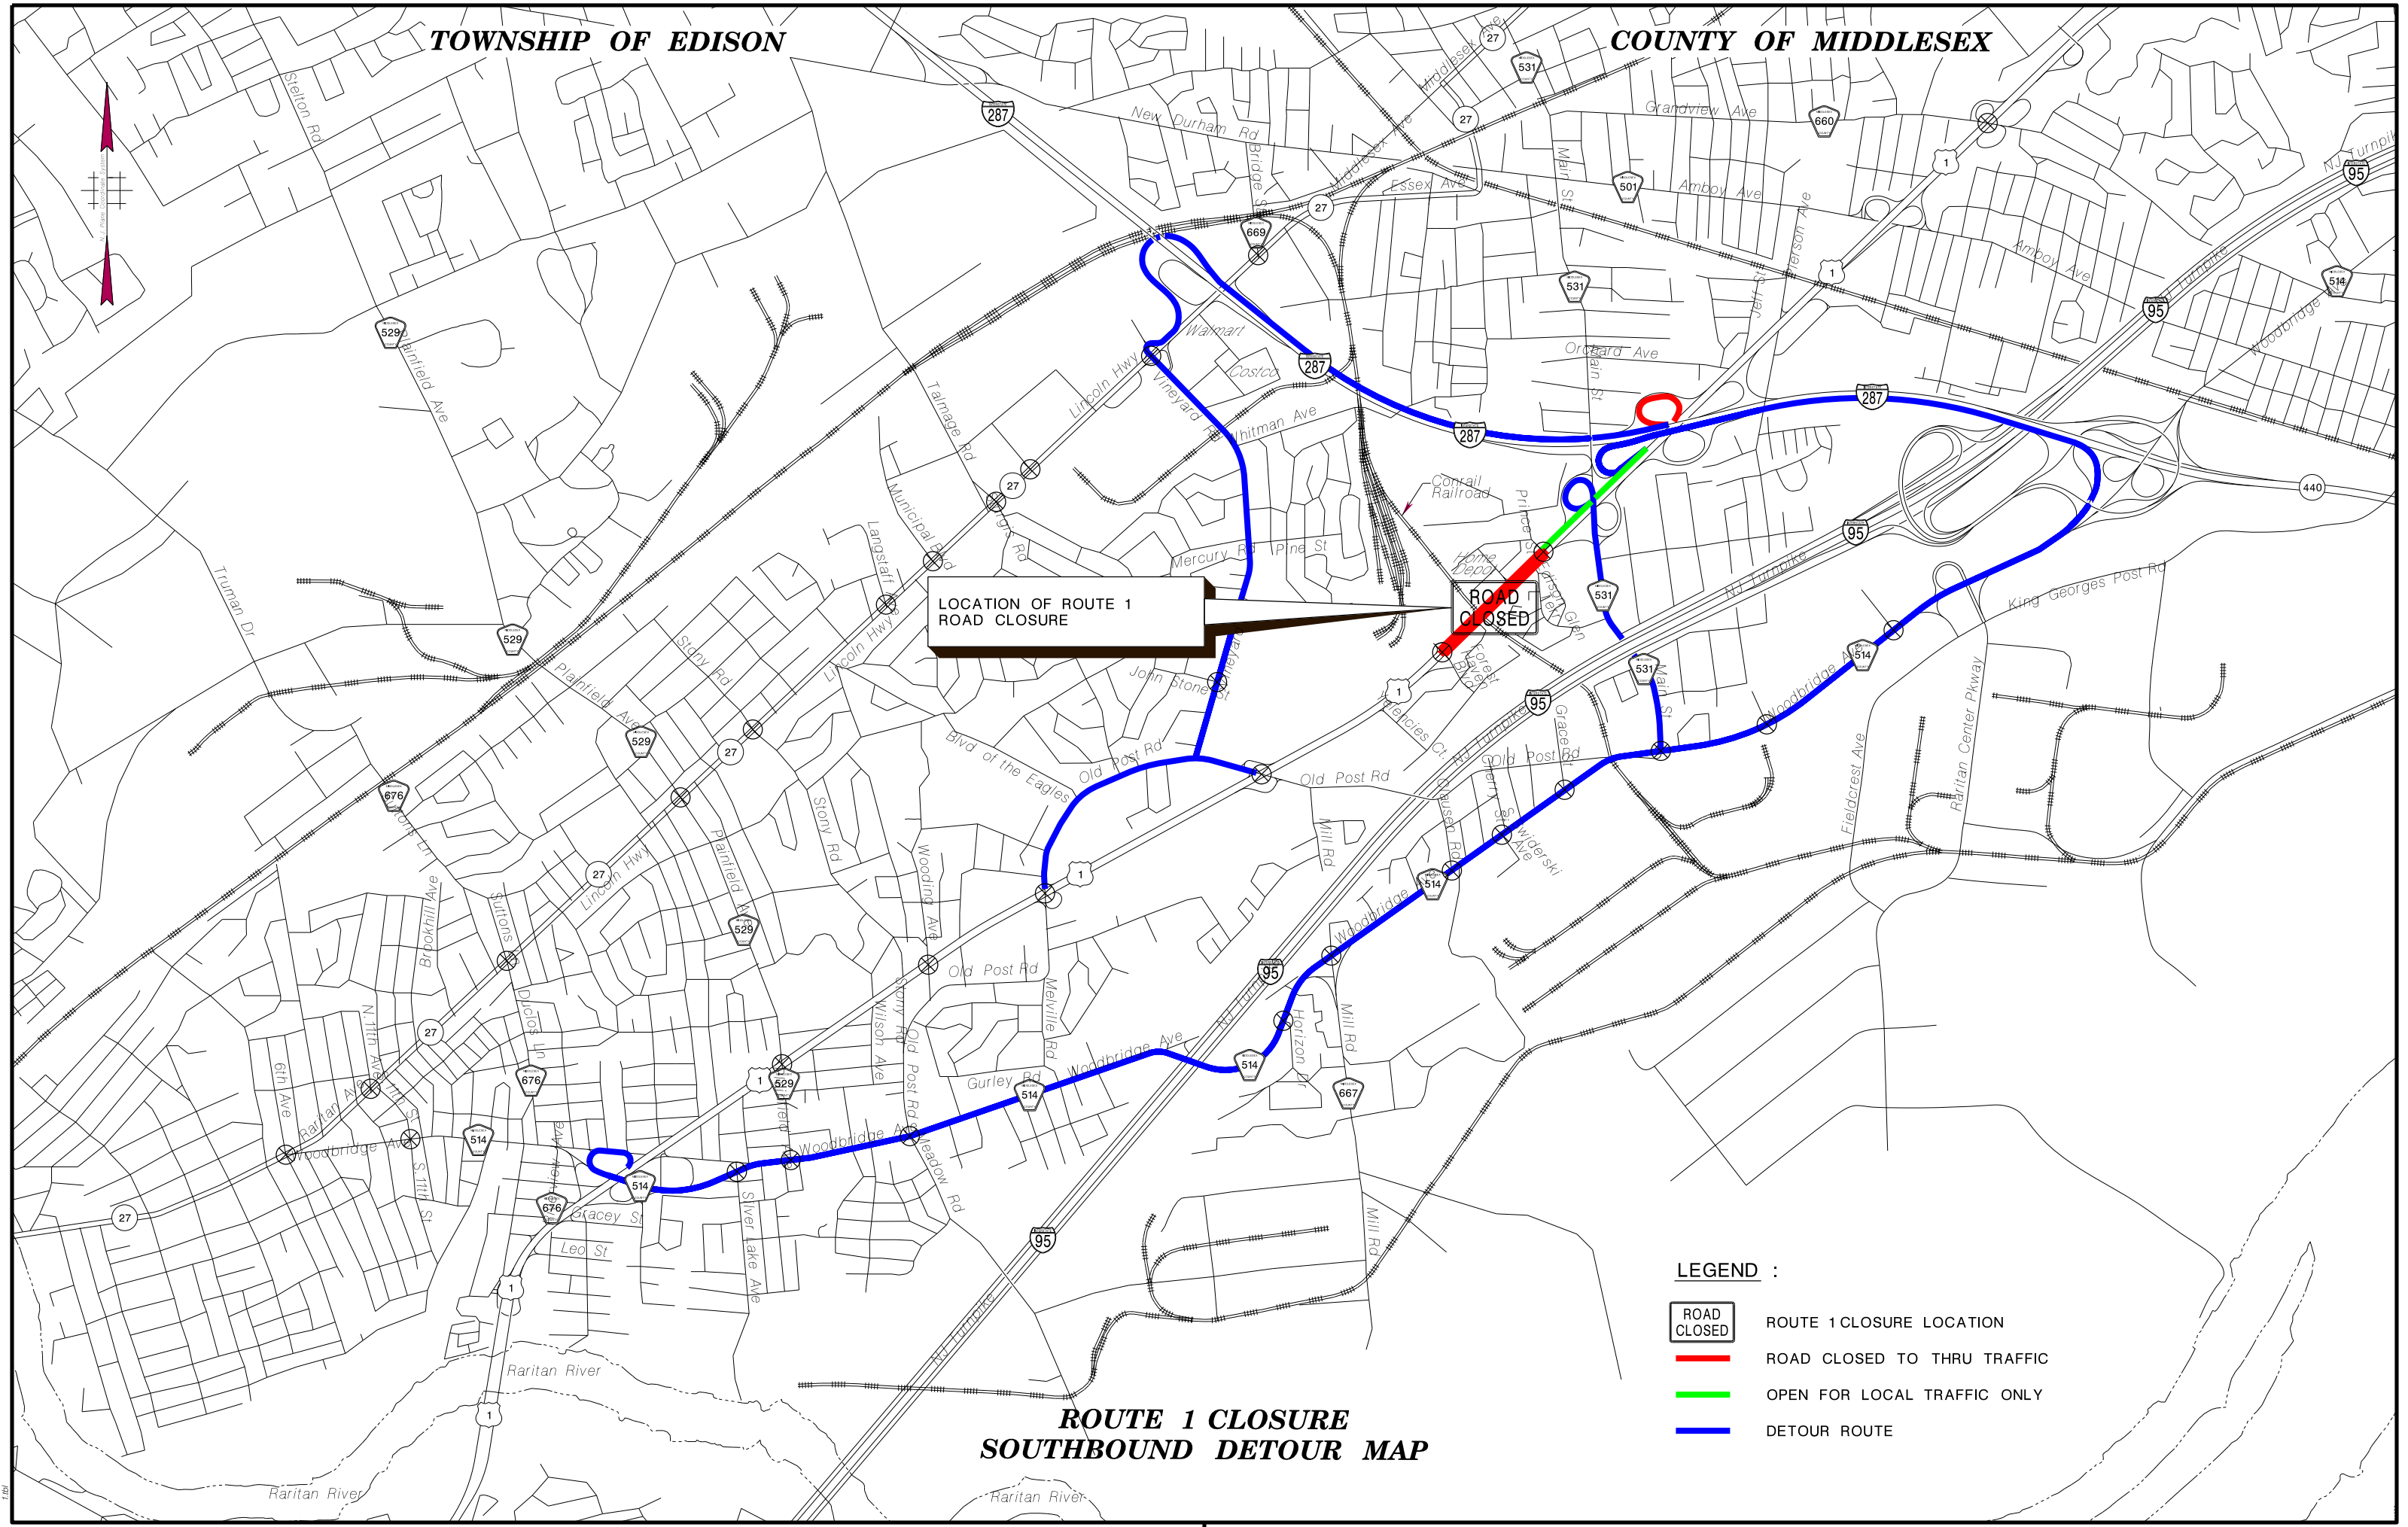

LOCATION OF ROUTE 1 ROAD CLOSURE

ROAD CLOSED

LEGEND :

-  ROUTE 1 CLOSURE LOCATION
-  ROAD CLOSED TO THRU TRAFFIC
-  OPEN FOR LOCAL TRAFFIC ONLY
-  DETOUR ROUTE

**ROUTE 1 CLOSURE  
NORTHBOUND DETOUR MAP**

LOCATION OF ROUTE 1 ROAD CLOSURE

ROAD CLOSED

LEGEND :

- ROAD CLOSED TO THRU TRAFFIC
- OPEN FOR LOCAL TRAFFIC ONLY
- DETOUR ROUTE

ROUTE 1 CLOSURE SOUTHBOUND DETOUR MAP