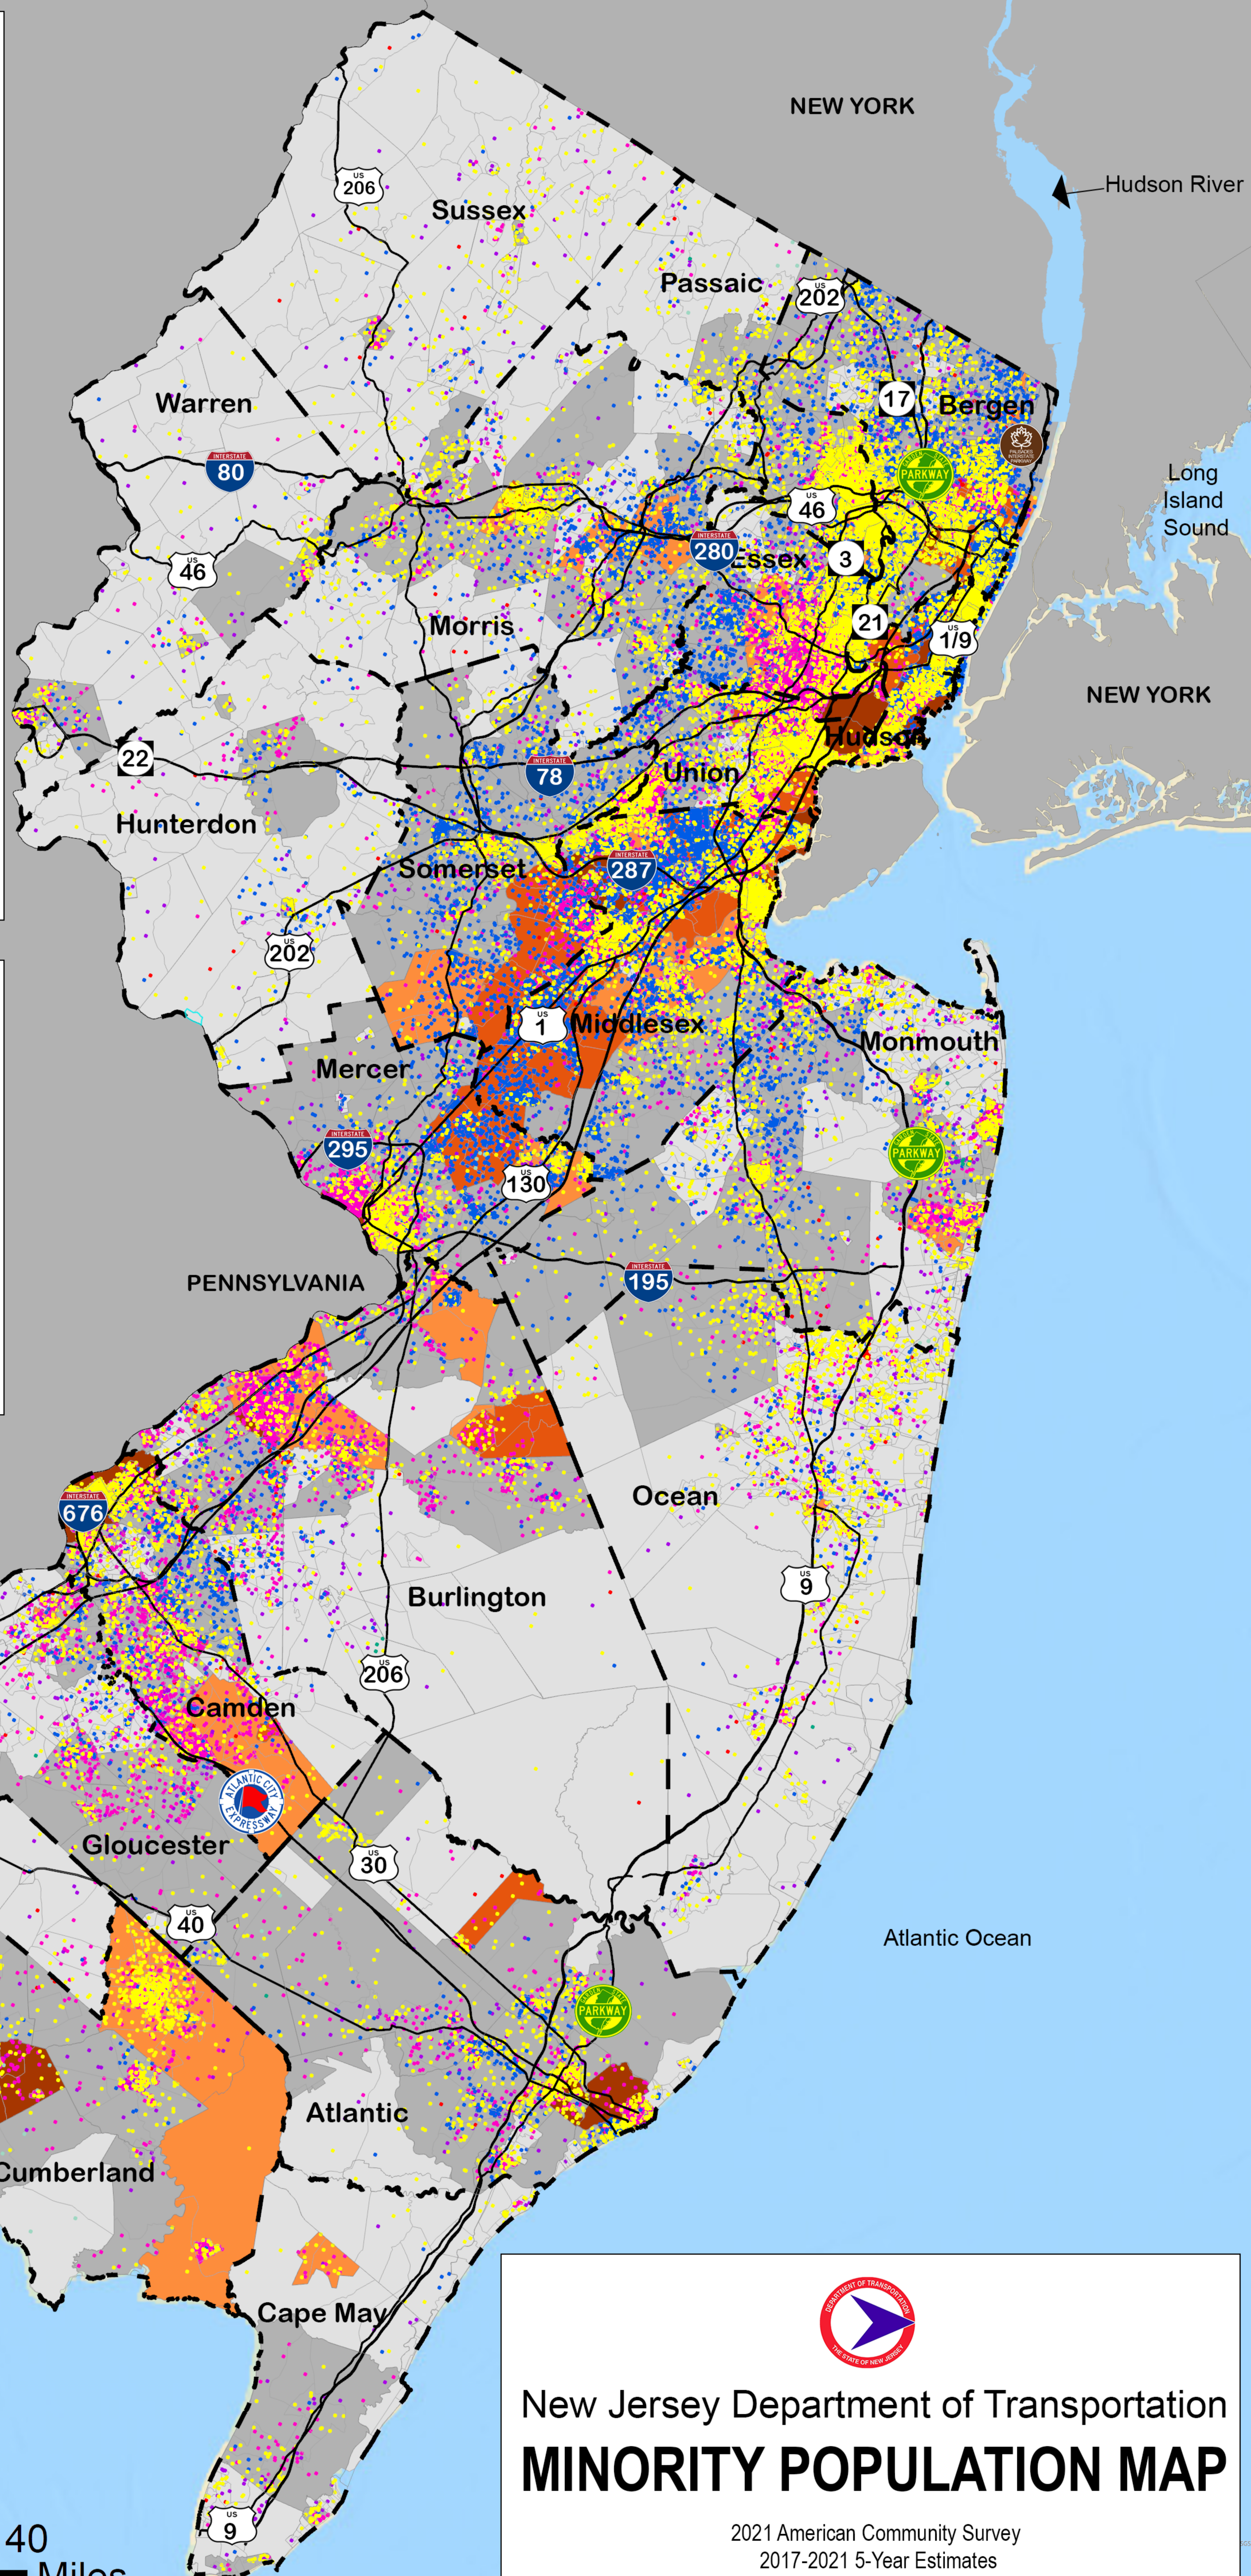

LEGEND

New Jersey Major Roads

County Boundary

Municipal Boundary

Census Block Groups

1 Dot = 50 Persons

- American Indian or Native American
- Asian
- Black or African-American
- Hawaiian and other Pacific Islander
- Hispanic (all races)
- Other
- Two or more races

Percent Municipal Minority Population

- 0 - 20.0%
- 20.1% - 46.2% — NJ Average 46.2%
- 46.3% - 58.2%
- 58.3% - 73.1%
- 73.2% - 98.2%

ROAD SYMBOLS

- Garden State Parkway
- New Jersey Turnpike
- Atlantic City Expressway
- Palisades Interstate Parkway
- US Highway
- Interstate
- State Route

New Jersey Department of Transportation MINORITY POPULATION MAP

2021 American Community Survey
2017-2021 5-Year Estimates