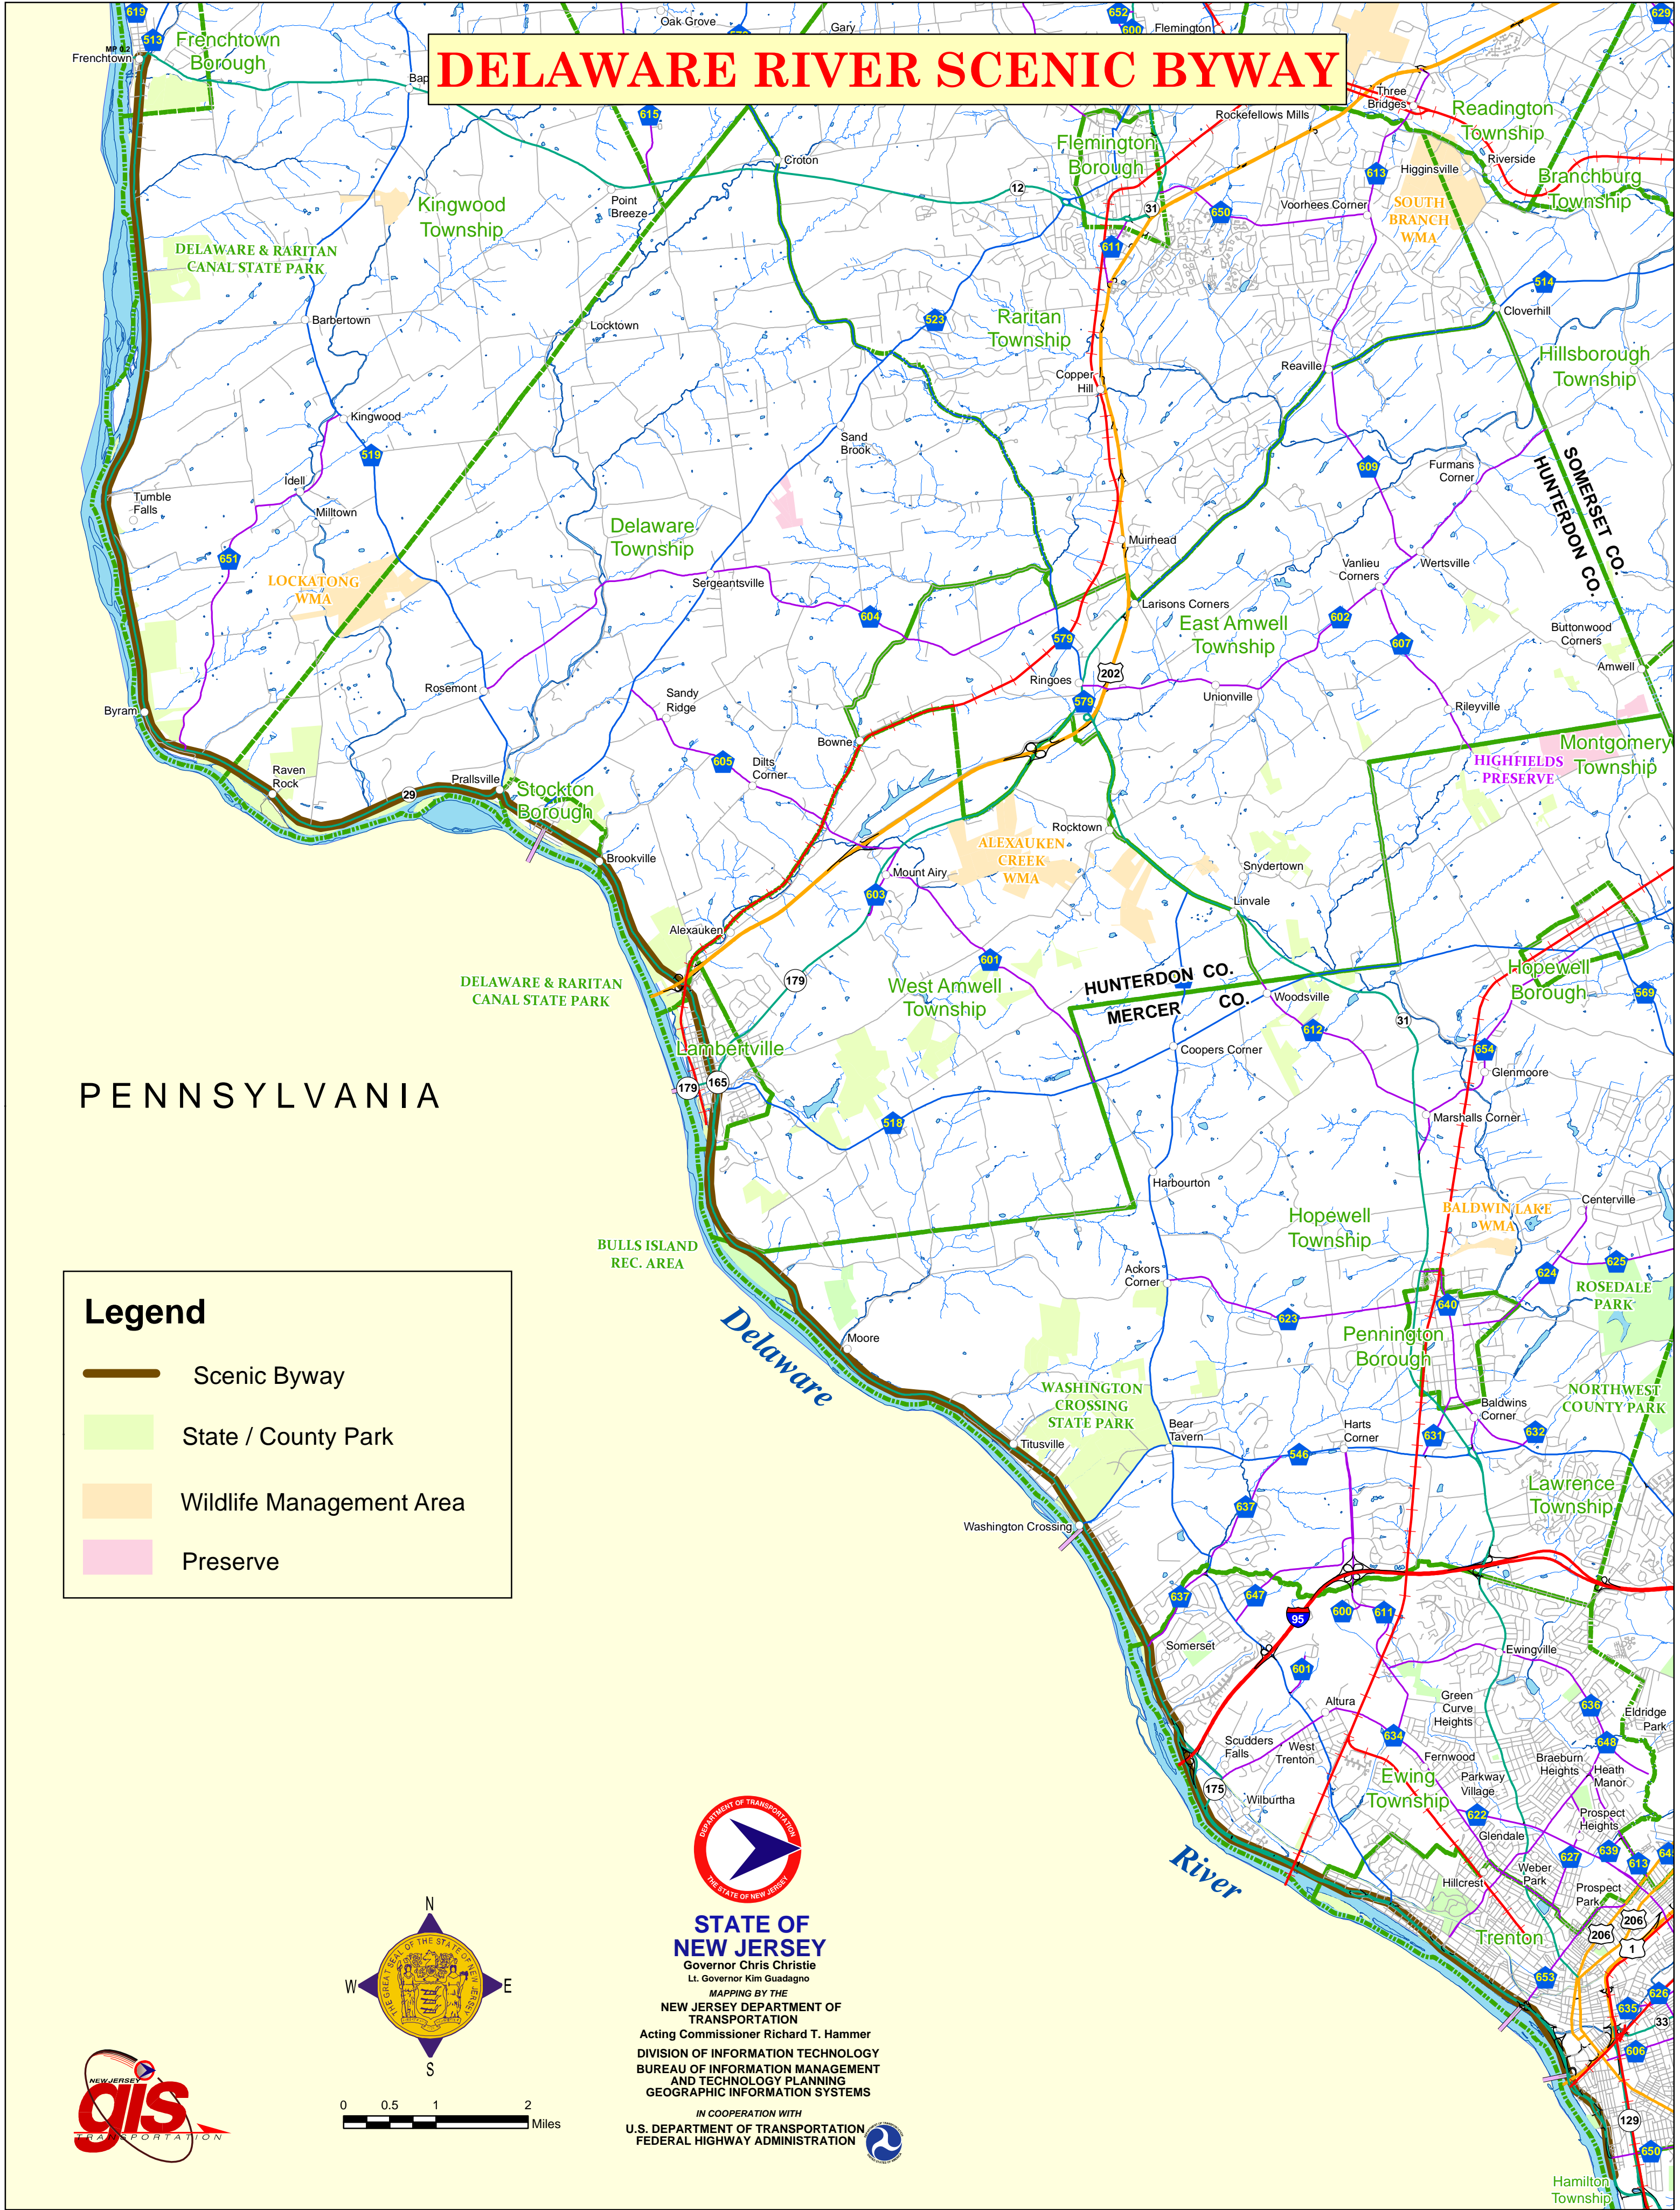

DELAWARE RIVER SCENIC BYWAY

PENNSYLVANIA

Legend

- Scenic Byway
- State / County Park
- Wildlife Management Area
- Preserve

STATE OF NEW JERSEY
 Governor Chris Christie
 Lt. Governor Kim Guadagno

MAPPING BY THE
 NEW JERSEY DEPARTMENT OF TRANSPORTATION
 Acting Commissioner Richard T. Hammer
 DIVISION OF INFORMATION TECHNOLOGY
 BUREAU OF INFORMATION MANAGEMENT
 AND TECHNOLOGY PLANNING
 GEOGRAPHIC INFORMATION SYSTEMS

IN COOPERATION WITH
 U.S. DEPARTMENT OF TRANSPORTATION
 FEDERAL HIGHWAY ADMINISTRATION