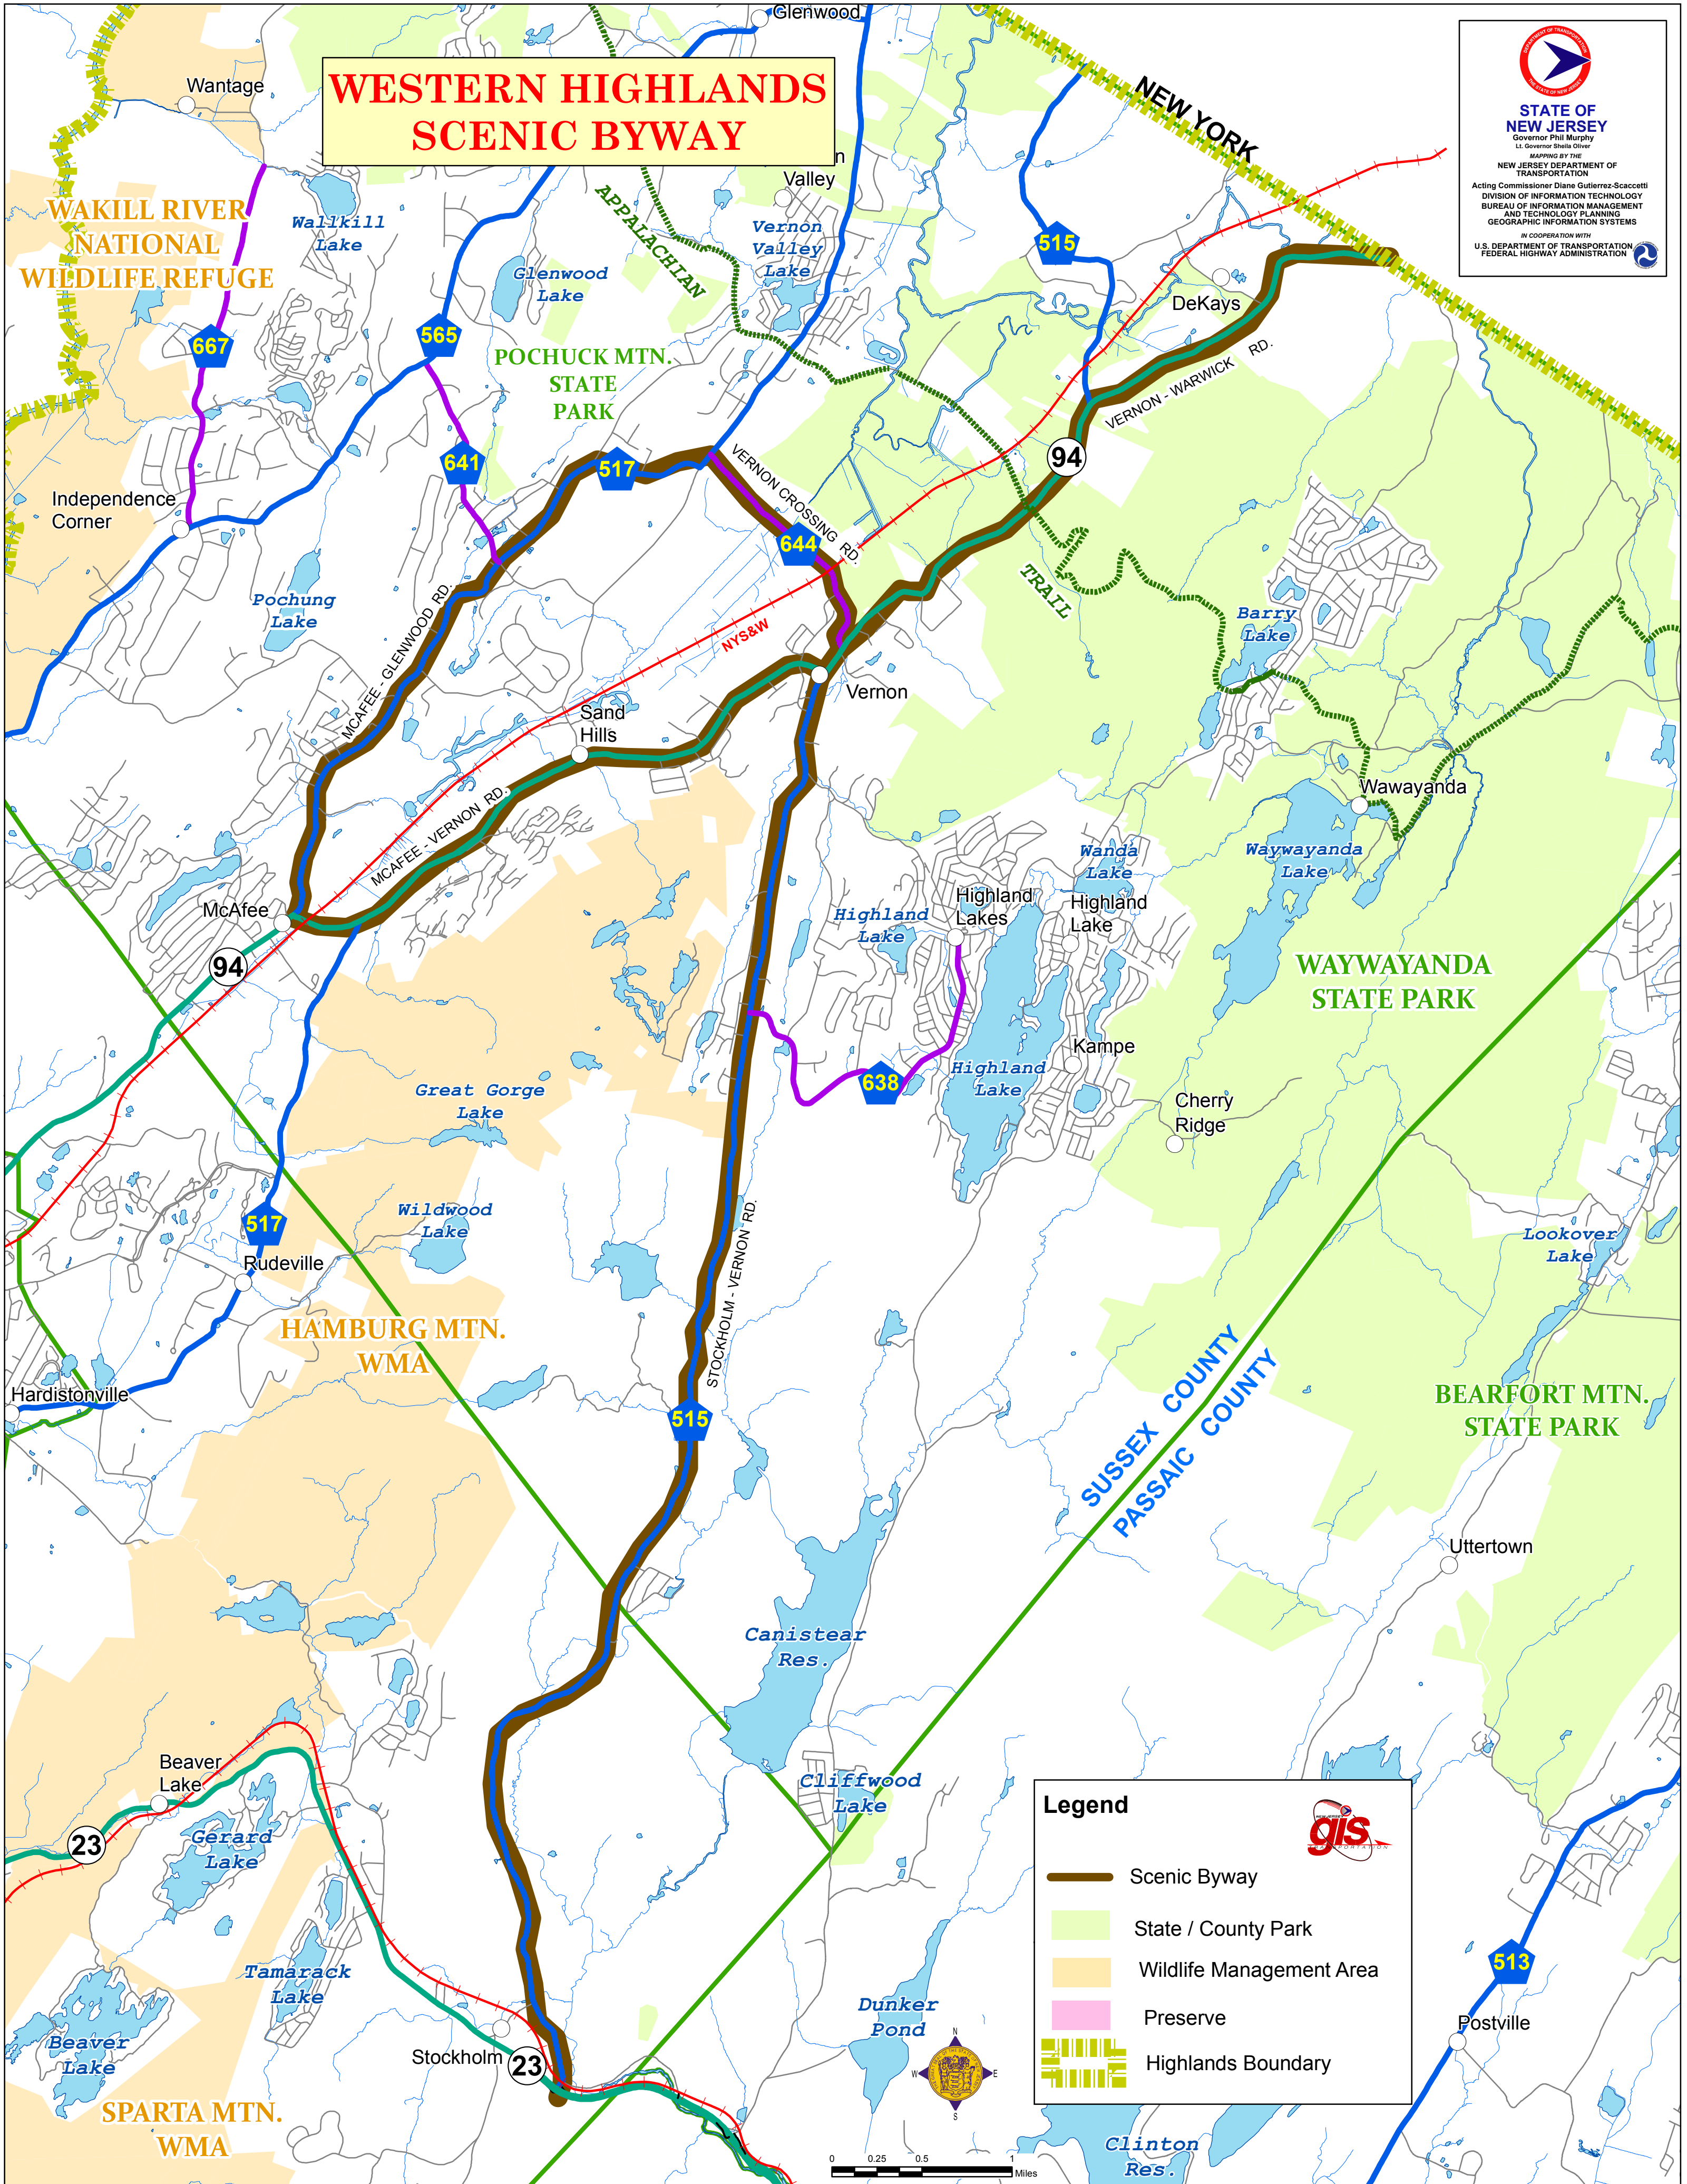

WESTERN HIGHLANDS SCENIC BYWAY

STATE OF NEW JERSEY
Governor Phil Murphy
Lt. Governor Sheila Oliver

MAKING BY THE
NEW JERSEY DEPARTMENT OF TRANSPORTATION

Acting Commissioner Diane Gutierrez-Scaccetti
DIVISION OF INFORMATION TECHNOLOGY
BUREAU OF INFORMATION MANAGEMENT
AND TECHNOLOGY PLANNING
GEOGRAPHIC INFORMATION SYSTEMS

IN COOPERATION WITH
U.S. DEPARTMENT OF TRANSPORTATION
FEDERAL HIGHWAY ADMINISTRATION

Legend

- Scenic Byway
- State / County Park
- Wildlife Management Area
- Preserve
- Highlands Boundary