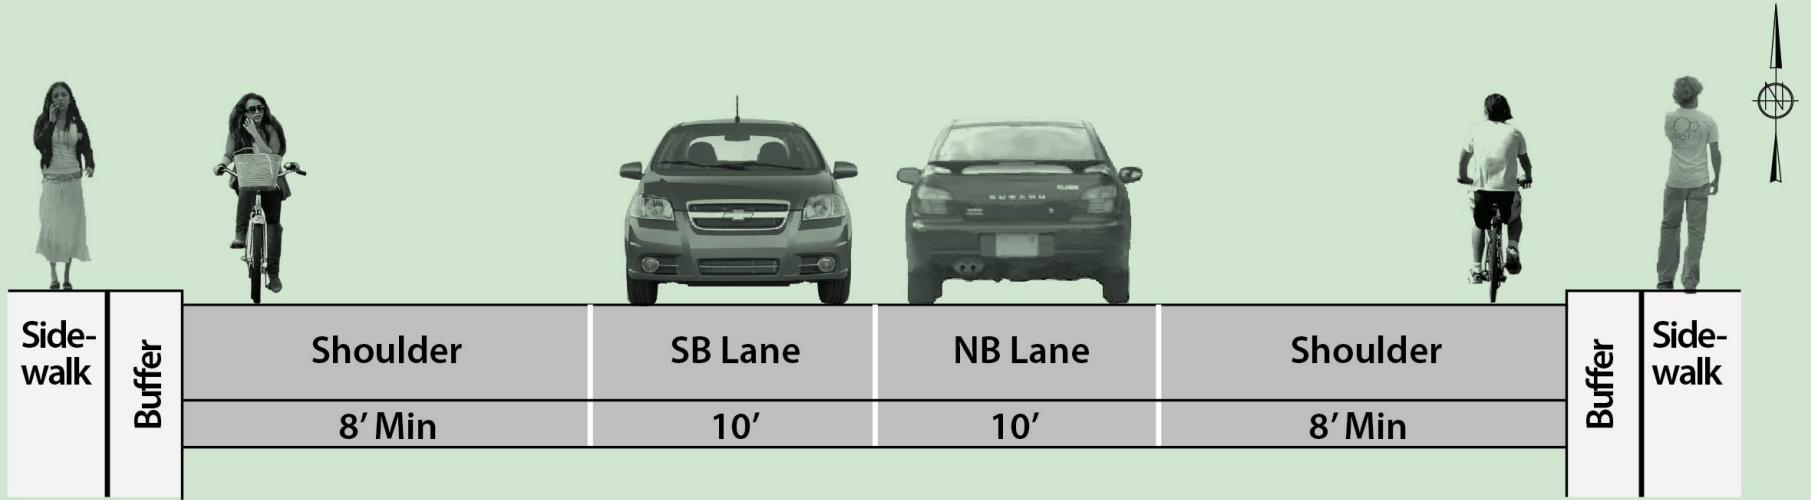

# Route 35 MP 9.0 - 12.5

Mantoloking Boro, Bay Head Boro