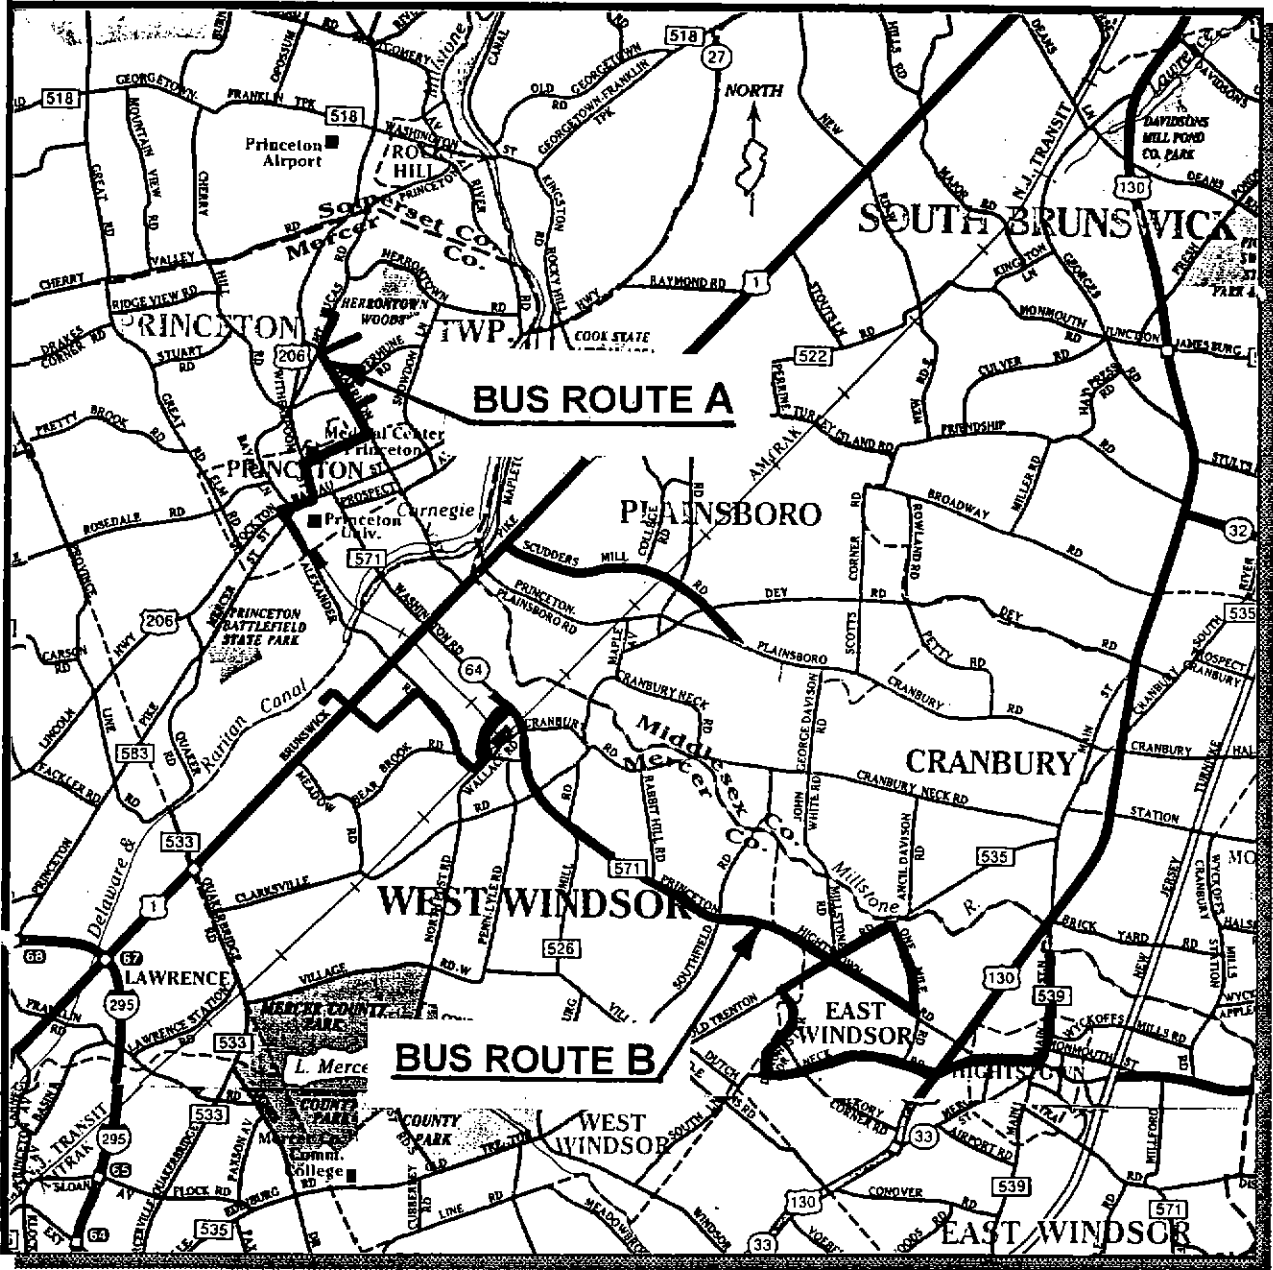

Route 571 - Penns Neck Area
Congestion Management System

BUS ROUTES
FIGURE 7-1